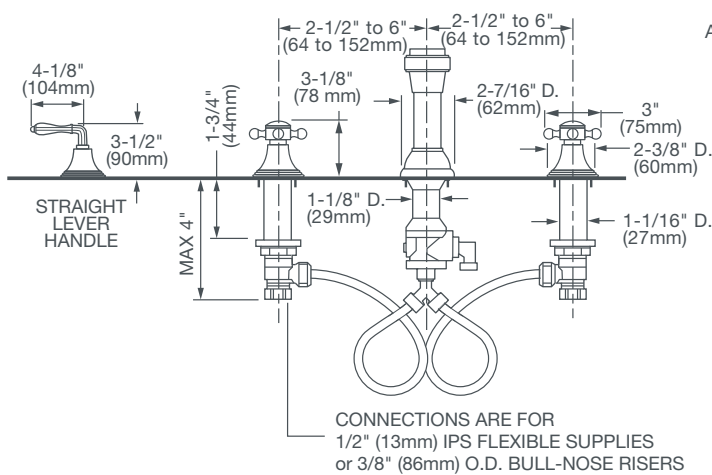

AMERICAN STANDARD

ASHBEE™ THREE-HOLE BIDET FAUCET

- Ceramic disc valve cartridges
- Cast brass construction
- Integral vacuum breaker with transfer valve
- Diverter controls water flow between douche spray and flushing rim
- Douche spray has built-in height adjustment
- Flexible hose connections for 8"-12" installations
- Includes 1-1/4" drain assembly
- Available in cross and lever handles

CODES AND STANDARDS

Meets or Exceeds ASME A112.18.1/CSA B125.1/ASSE 1001

AVAILABLE FINISHES

Polished Chrome
 Brushed Nickel
 Platinum Nickel

FINISH CODE

100
 144
 150

DESCRIPTION

3-Hole Bidet
 — Cross Handles
 — Lever Handles

PRODUCT NUMBER

D35101334.100
 D35101330.100

IMPORTANT: These measurements are subject to change or cancellation. No responsibility is assumed for use of superseded or voided pages.

Meets the Americans with Disabilities Act Guidelines and ANSI A117.1 Requirements for the physically challenged.