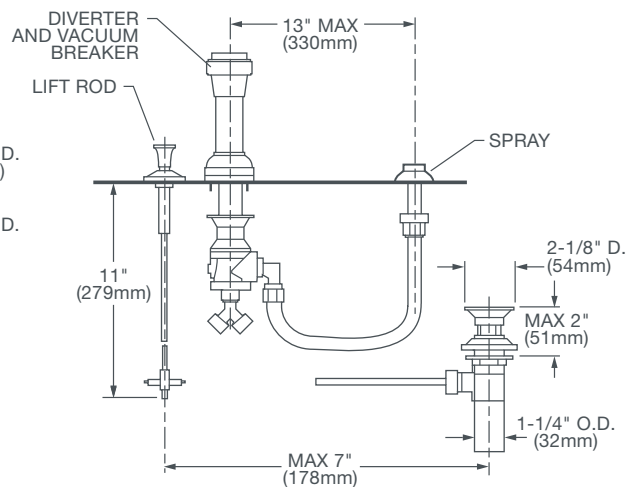

AMERICAN STANDARD

ASHBEE™ THREE-HOLE BIDET FAUCET

- Ceramic disc valve cartridges
- Cast brass construction
- Integral vacuum breaker with transfer valve
- Diverter controls water flow between douche spray and flushing rim
- Douche spray has built-in height adjustment
- Flexible hose connections for 8"-12" installations
- Includes 1-1/4" drain assembly
- Available in cross and lever handles

CODES AND STANDARDS

Meets or Exceeds ASME A112.18.1/CSA B125.1/ASSE 1001

AVAILABLE FINISHES

Polished Chrome
 Brushed Nickel
 Platinum Nickel

FINISH CODE

100
 144
 150

DESCRIPTION

3-Hole Bidet
 — Cross Handles
 — Lever Handles

PRODUCT NUMBER

D35101334.100
 D35101330.100

IMPORTANT: These measurements are subject to change or cancellation. No responsibility is assumed for use of superseded or voided pages.

Meets the Americans with Disabilities Act Guidelines and ANSI A117.1 Requirements for the physically challenged.