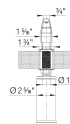

RIVANA Soap Dispenser, SKU 442680 442988 brass PVD

Product Features

- Solid brass construction
- Refillable from above the deck
- Suitable for liquid dish or hand soap
- 10 fl oz. (300 ml) capacity bottle

Specifications

Hole Size Required: 1- $\frac{3}{8}$ "

BLANCO soap dispensers can dispense liquid dish soap, hand soap, and even hand lotion. For best performance, and to prevent clogging, we recommend diluting soap with water using a 70/30 proportion.