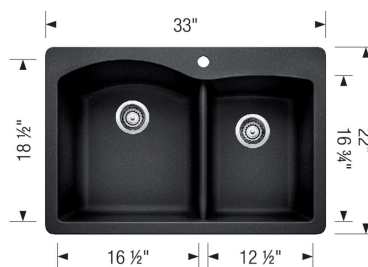

Sink Specifications

Colour	SKU
White	400059
Anthracite	400060
Café	400343
Truffle	401153
Cinder	401407
Metallic Grey	401659
Coal Black	402618

DIAMOND 1³/₄ SILGRANIT

Design and planning tips

- Min cabinet size: 36 in (915 mm)
- Bowl Depth: 9,5 in (240.0 mm)

Specifications:

3 1/2" (90 mm) stainless steel strainer(s)

Installation Instructions

Cut-out template

Drop-in clips

Limited lifetime warranty

Clips #406251 sold separately for undermount installation.

Depending on cabinet construction, a different cabinet size may be required. Consult the cabinet manufacturer.

4 additional knock-out holes

Cubed weight: 111 lbs.

Optional Accessories

Crockery Basket	406470
CapFlow Strainer Cover	517666
Sink Grid	406490
Sink Grid	406491
Floating Dish Rack	406999

Warranty

Limited lifetime warranty on all sinks and faucets. One-year warranty on all accessories and soap dispensers.