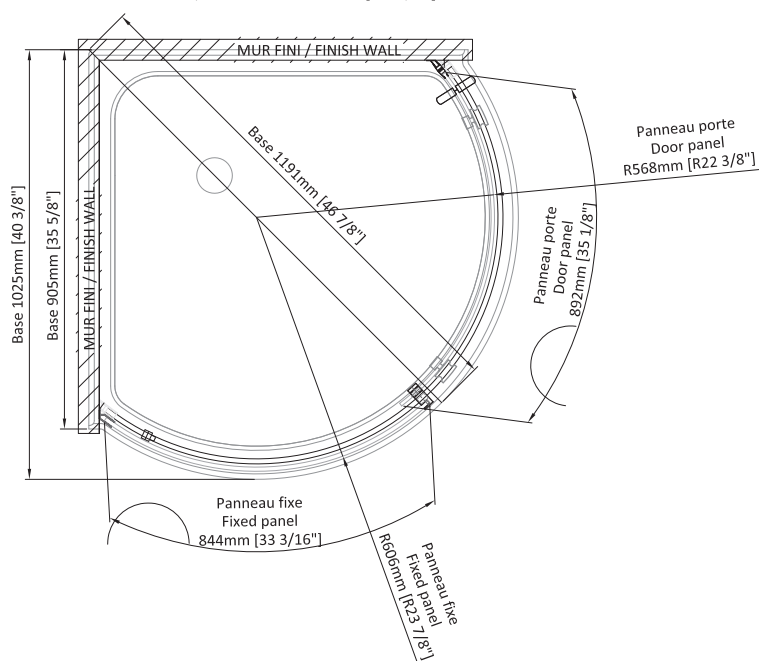

Beautiful in its simplicity, the Bellini collection adds elegance and freshness to your bathroom decor. Recognized for its ease of installation as well as its height, it represents for us the apogee of several years of creation and design. The smooth and fluid opening mechanism provided by the elegant round wheels and rounded track is a distinctive and singular feature of the Bellini. Its diversity of designs ensures that you will find the solution to your need.

BELLINI

SHOWER DOOR CORNER, ROUND 1 DOOR, 1 FIXED, 36"

Left door 36 po :
DBL3636NRDG21
Right door 36 po :
DBL3636NRDH21
Box #1 :
82 1/8" x 33 7/8" x 9 5/8"
2085 mm x 860 mm x 245 mm
187,39 lbs (85 kg)

Total number of boxes : 2

Bellini - Coin Ronde / Corner Round
Hauteur total / HEIGHT = 2000mm [78 3/4"]

- Large door opening
- Reversible left or right
- Height of 78 3/4" (2000mm)
- Interior and exterior double handle in polished stainless-steel
- Zitta clip opens for easy cleaning of the door
- Fixed panel 10mm and door panel 8mm
- ZittaClean stain resistant glass treatment
- Soft rolling guaranteed for life
- Magnetic closing of the door
- Fixed panel secured with a squeeze gasket
- Finishing caps on extrusions
- Aluminium threshold with sealing gasket
- Door stop
- Anti-jump bearings keep the door on the rail
- Frictionless door sill guide
- Solid door bottom anchor
- Double vertical seals
- Safe tempered glass with polished edges
- Adjustment of the level of the top rail and adjustment of door panel level by the rollers
- Adjustment of the fixed panel level by the wall extrusion (1" – 25mm)