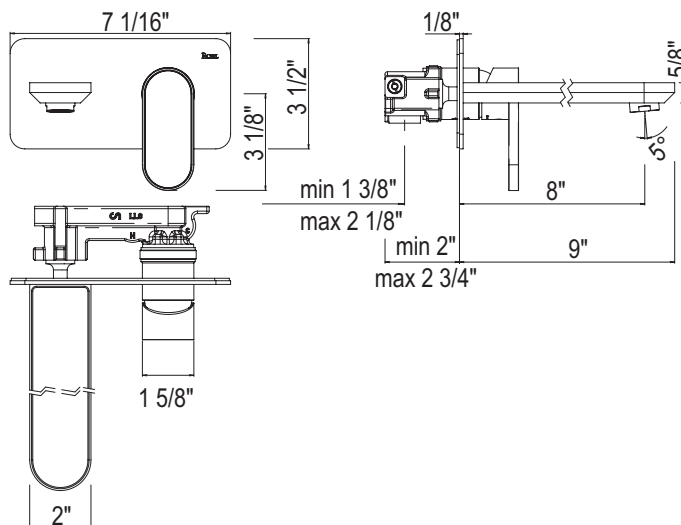

MISCELO™ WALL MOUNT SINGLE HANDLE LAVATORY FAUCET

MI01W2BL (Metal Lever with Bianco accent)

MI01W2GQ (Metal Lever with Greystone Quarry accent)

MI01W2NR (Metal Lever with Nero accent)

MI01W2SD (Metal Lever with Sedona accent)

MI01W2WB (Metal Lever with Whitewash Barnwood accent)

FEATURES

- 15 metal finish and accent finish combinations
- 1.2 GPM
- 8" inch spout
- Single lever operation
- Plate measures 3 7/16" x 7 1/16"
- Rough included with the trim
- 1/2" female NPT vertical connection
- Min Max rough : 2" min – 2 3/4" max from the back of the rough
- Matching Tub Filler MI05D5
- For mix and match handle options, call Customer Care for pricing
- Drain not included

COLORS/FINISHES

Metal finish options:

- Polished Chrome
- Satin Nickel
- Matte Black*

Accent finish options:

- Bianco
- Greystone Quarry
- Nero
- Sedona
- Whitewash Barnwood

WARRANTY

- Limited Lifetime
- (*) 5-Year Limited Warranty