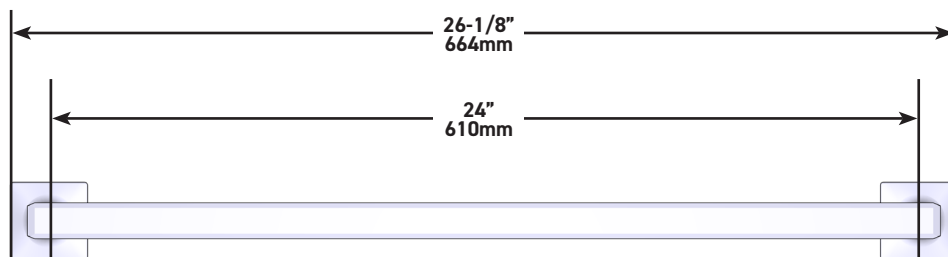

For warranty or additional information, contact:

U.S.A.
houseofrohl.com/support
1-800-777-9762

QUEBEC / MARITIMES / WESTERN CANADA
houseofrohl.ca/support
1-866-473-8442

ONTARIO
houseofrohl.ca/support
1-800-287-5354