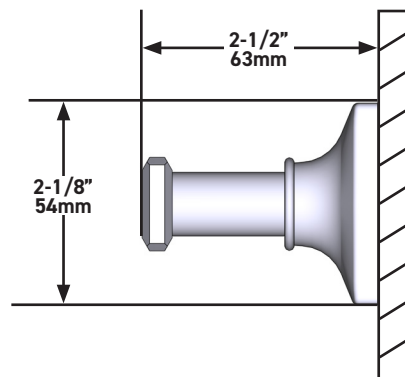

For warranty or additional information, contact:

U.S.A.
houseofrohl.com/support
1-800-777-9762

QUEBEC / MARITIMES / WESTERN CANADA
houseofrohl.ca/support
1-866-473-8442

ONTARIO
houseofrohl.ca/support
1-800-287-5354