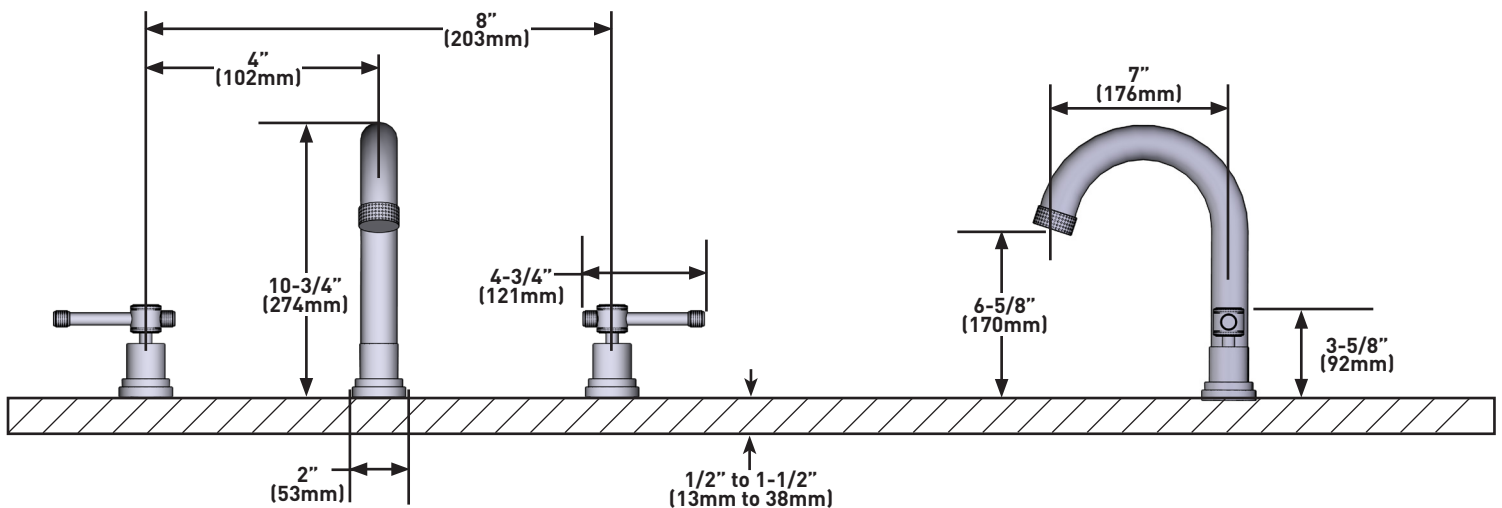

For warranty or additional information, contact:

US Customers

U.S.A.
houseofrohl.com/support
1-800-777-9762

QUEBEC / MARITIMES / WESTERN CANADA
QUÉBEC / MARITIMES / OUEST CANADIEN
QUEBEC / MARITIMOS / CANADA OCCIDENTAL
houseofrohl.ca/support
1-866-473-8442

Canadian Customers

ONTARIO
houseofrohl.ca/support
1-800-287-5354