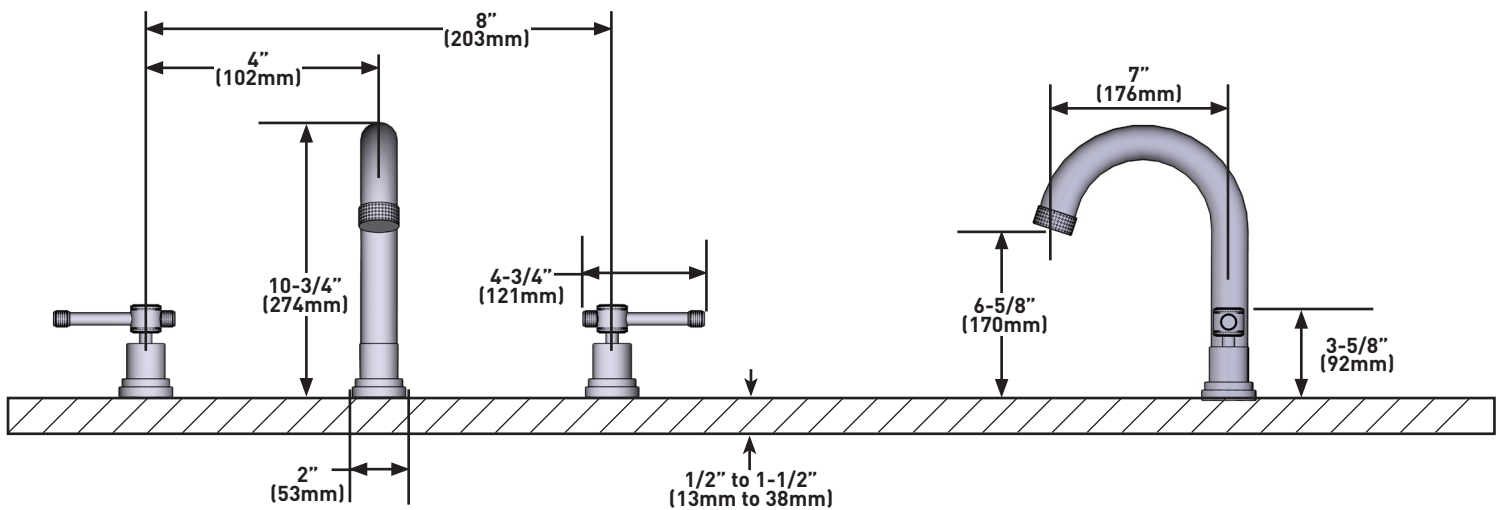

For warranty or additional information, contact:

US Customers

U.S.A.
houseofrohl.com/support
1-800-777-9762

QUEBEC / MARITIMES / WESTERN CANADA
QUÉBEC / MARITIMES / OUEST CANADIEN
QUEBEC / MARITIMOS / CANADA OCCIDENTAL
houseofrohl.ca/support
1-866-473-8442

Canadian Customers

ONTARIO
houseofrohl.ca/support
1-800-287-5354