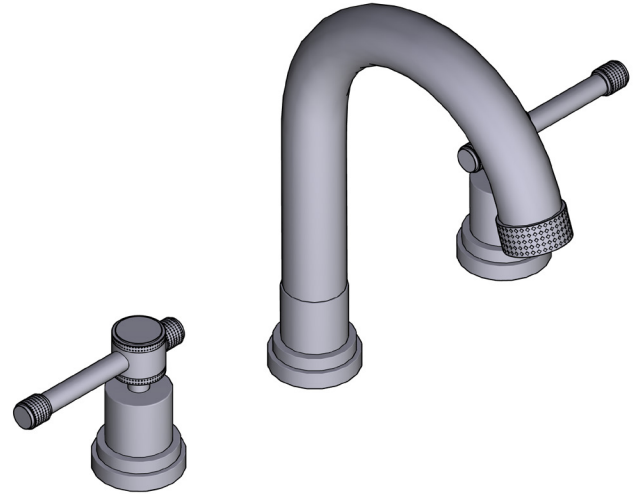

SPECIFICATIONS

DESCRIPTION

- Push drain included with faucet

FLOW

- 1.2 GPM at 60 PSI (CEC Compliant)

WARRANTY

- Most products or parts carry "Limited Warranties" against manufacturing defects. For US customers please visit houseofrohl.com/support and for Canadian customers please visit houseofrohl.ca/support for complete product and finish warranty.

CAMPO™ Widespread Lavatory Faucet With C-Spout

MODELS: CP08D3IL

For warranty or additional information, contact:

US Customers

U.S.A.
houseofrohl.com/support
1-800-777-9762

QUEBEC / MARITIMES / WESTERN CANADA
QUÉBEC / MARITIMES / OUEST CANADIEN
QUEBEC / MARITIMOS / CANADA OCCIDENTAL
houseofrohl.ca/support
1-866-473-8442

Canadian Customers

ONTARIO
houseofrohl.ca/support
1-800-287-5354

SPÉCIFICATIONS

DESCRIPTION

- Robinet avec bonde à bouton-poussoir incluse

DÉBITS DISPONIBLES

- 1.2 GPM at 60 PSI (CEC Compliant)

GARANTIE

CAMPO™ Robinet de lavabo à poignées éloignées et bec en C

MODÈLES : CP08D3IL

For warranty or additional information, contact:

US Customers

U.S.A.
houseofrohl.com/support
1-800-777-9762

QUEBEC / MARITIMES / WESTERN CANADA
QUÉBEC / MARITIMES / OUEST CANADIEN
QUEBEC / MARITIMOS / CANADA OCCIDENTAL
houseofrohl.ca/support
1-866-473-8442