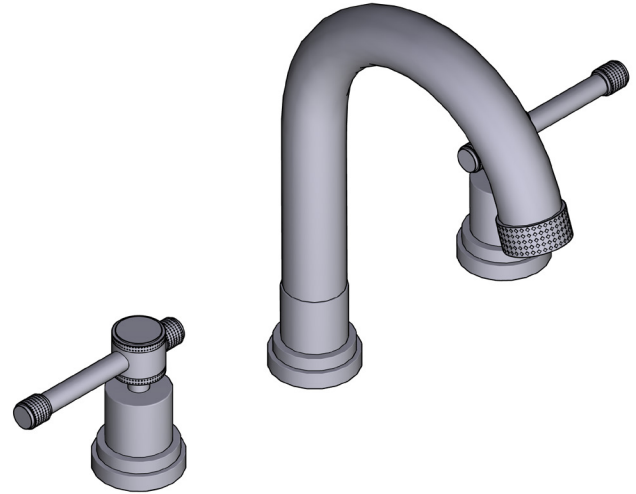

SPECIFICATIONS

DESCRIPTION

- Push drain included with faucet

FLOW

- 1.2 GPM at 60 PSI (CEC Compliant)

WARRANTY

- Most products or parts carry "Limited Warranties" against manufacturing defects. For US customers please visit houseofrohl.com/support and for Canadian customers please visit houseofrohl.ca/support for complete product and finish warranty.

CAMPO™ Widespread Lavatory Faucet With C-Spout

MODELS: CP08D3IL

For warranty or additional information, contact:

US Customers

U.S.A.
houseofrohl.com/support
1-800-777-9762

QUEBEC / MARITIMES / WESTERN CANADA
QUÉBEC / MARITIMES / OUEST CANADIEN
QUEBEC / MARITIMOS / CANADA OCCIDENTAL
houseofrohl.ca/support
1-866-473-8442

Canadian Customers

ONTARIO
houseofrohl.ca/support
1-800-287-5354

SPÉCIFICATIONS

DESCRIPTION

- Robinet avec bonde à bouton-poussoir incluse

DÉBITS DISPONIBLES

- 1.2 GPM at 60 PSI (CEC Compliant)

GARANTIE