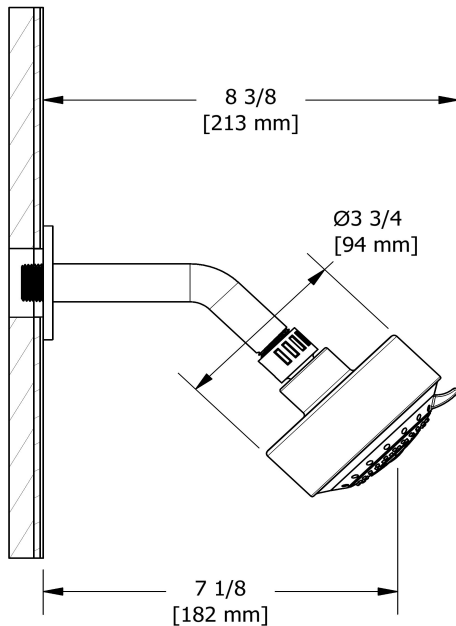

Certifications

- CSA B125.1
- ASME A112.18.1
- CMR248 Approval

cUPC®