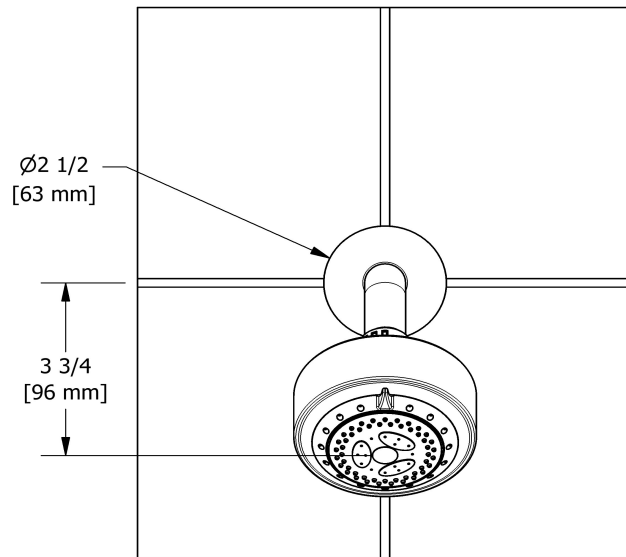

Certifications

- CSA B125.1
- ASME A112.18.1
- CMR248 Approval

cUPC®