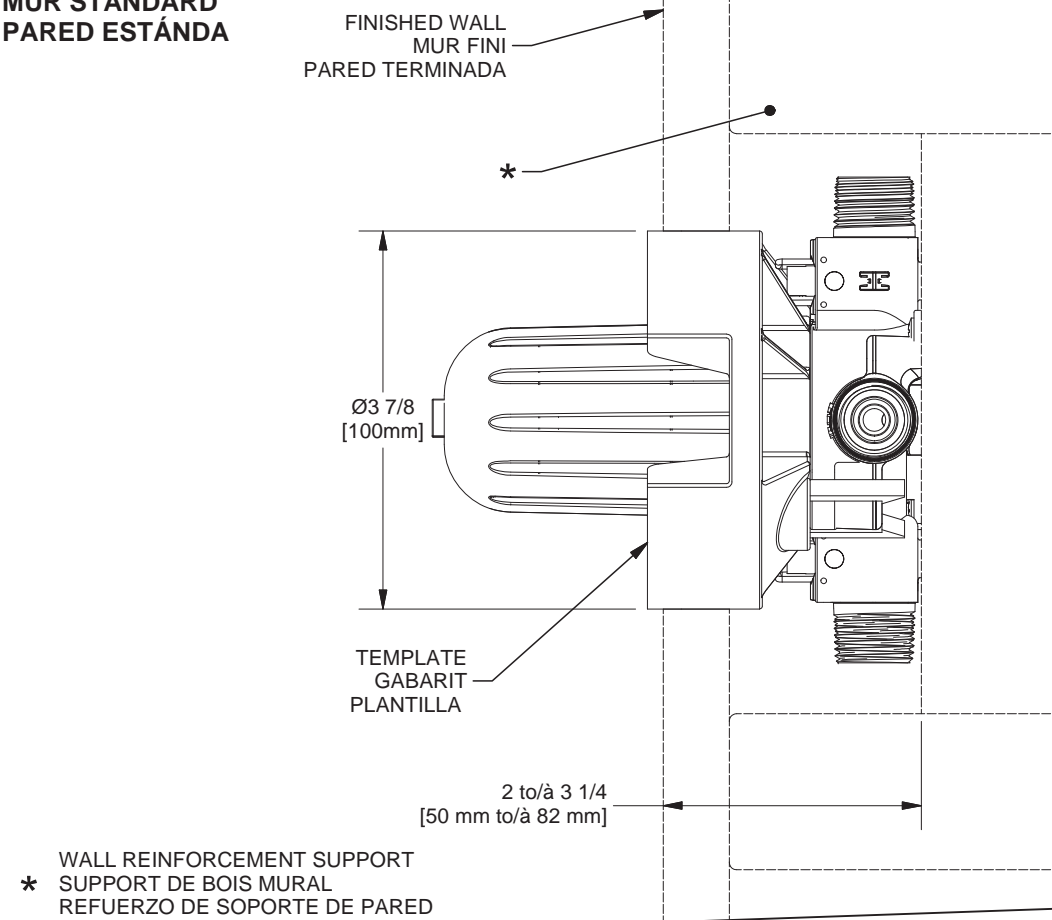

**STANDARD WALL
MUR STANDARD
PARED ESTÁNDAR**

Before beginning the installation:

Read all instructions.
Purge the water supply system before connecting it to the faucet.

Avant de commencer l'installation: