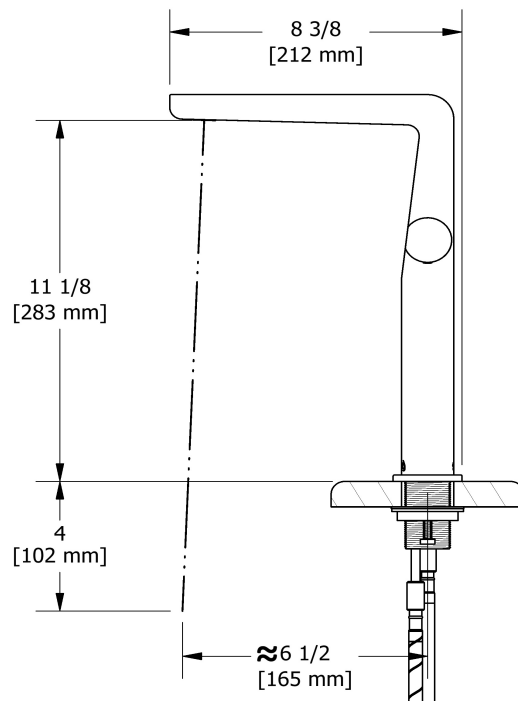

Les dimensions, les modèles et les finis présentés peuvent différer.

Garantie

Le produit **Riobel Inc.** que vous venez d'acquérir est couvert par une garantie À VIE limitée contre tout vice de fabrication sur les pièces et les finis chrome, PVS et noirs et toutes les pièces actives à partir de la date d'achat. Les autres finis, notamment les plastiques, sont garantis un an. Tous les composants électriques et électroniques sont couverts par une garantie limitée de 5 ans.

Service à la clientèle

Ontario, Ouest Canadien : 888-287-5354 Québec, Maritimes, États-Unis : 866-473-8442