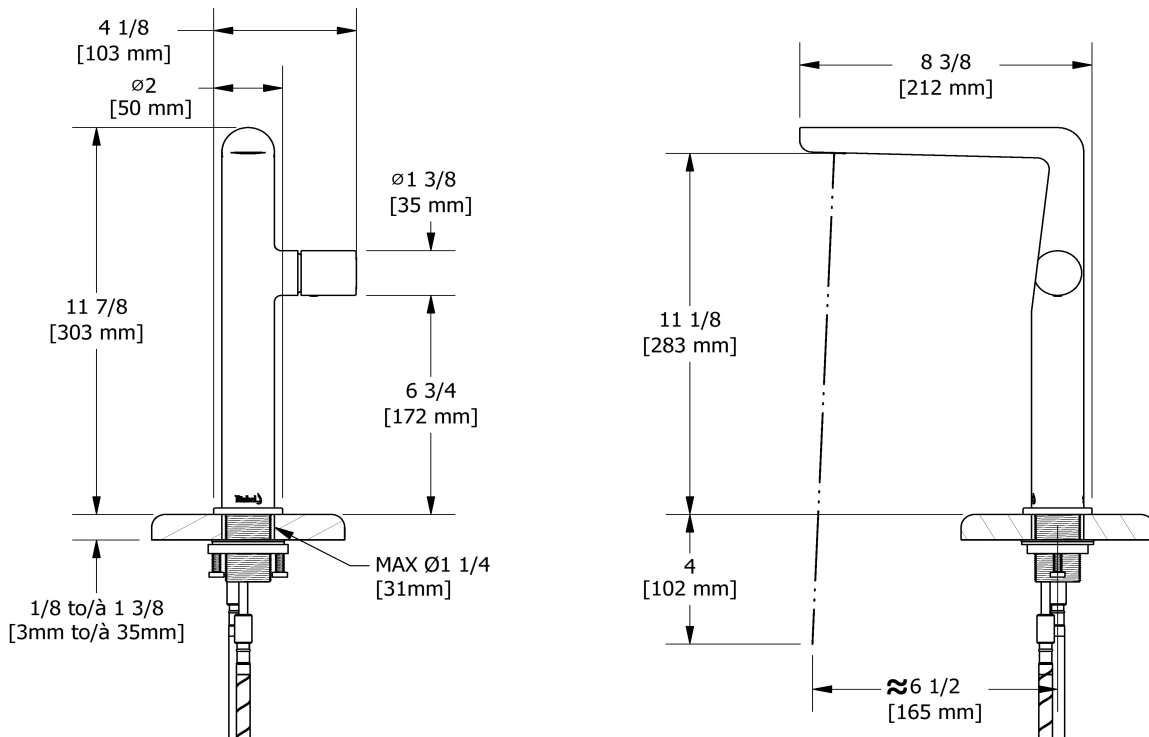

Sizes, models and finishes may differ from those presented.

Warranty

This **Riobel Inc.** product you have purchased carries a Limited Lifetime Warranty on the chrome, PVD finish, blacks and all working parts and is guaranteed from the initial purchase date against all manufacturing defects. All other finishes, including plastic components, are guaranteed for one year. All electric and/or electronic parts are covered by a 5-year limited warranty.

Customer Service

Ontario, West Canada : 888-287-5354 Quebec, Maritimes, United States : 866-473-8442