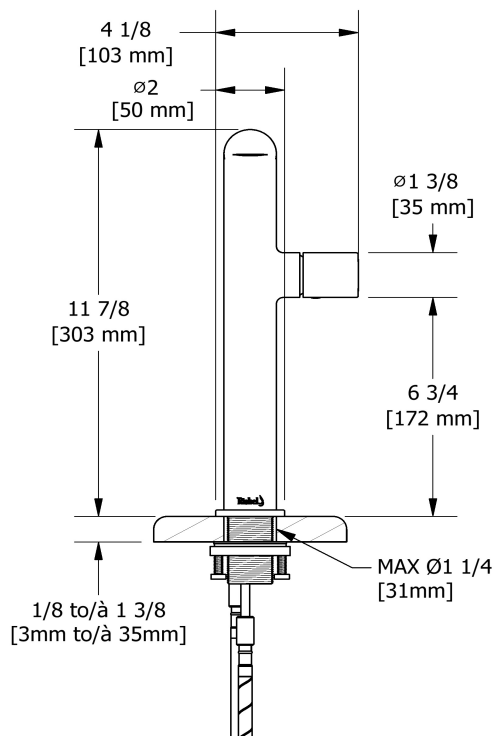

Les dimensions, les modèles et les finis présentés peuvent différer.

Garantie

Le produit **Riobel Inc.** que vous venez d'acquérir est couvert par une garantie À VIE limitée contre tout vice de fabrication sur les pièces et les finis chrome, PVS et noirs et toutes les pièces actives à partir de la date d'achat. Les autres finis, notamment les plastiques, sont garantis un an. Tous les composants électriques et électroniques sont couverts par une garantie limitée de 5 ans.

Service à la clientèle

Ontario, Ouest Canadien : 888-287-5354 Québec, Maritimes, États-Unis : 866-473-8442