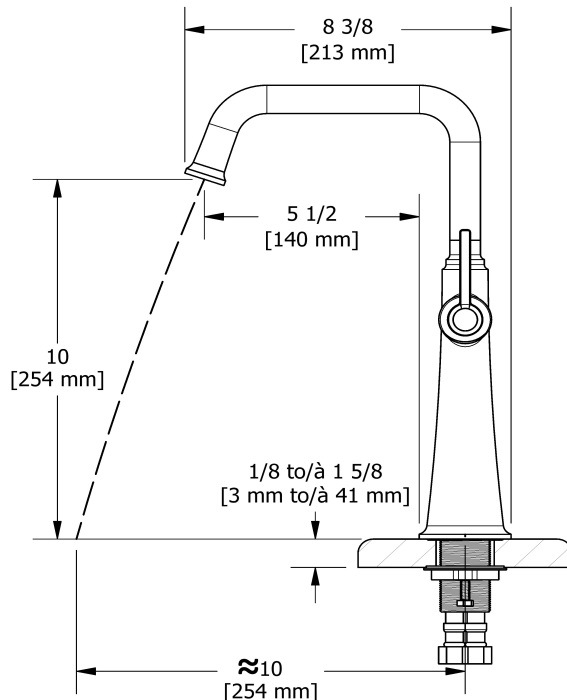

Sizes, models and finishes may differ from those presented.

Warranty

This **Riobel Inc.** product you have purchased carries a Limited Lifetime Warranty on the chrome, PVD finish, blacks and all working parts and is guaranteed from the initial purchase date against all manufacturing defects. All other finishes, including plastic components, are guaranteed for one year. All electric and/or electronic parts are covered by a 5-year limited warranty.

Customer Service

Ontario, West Canada : 888-287-5354 Quebec, Maritimes, United States : 866-473-8442