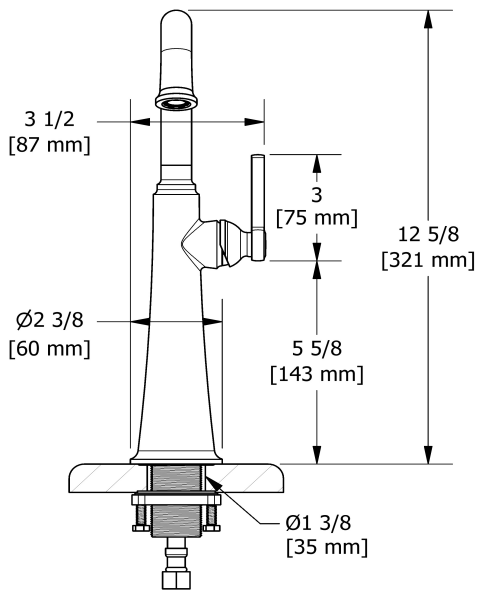

Sizes, models and finishes may differ from those presented.

Warranty

This **Riobel Inc.** product you have purchased carries a Limited Lifetime Warranty on the chrome, PVD finish, blacks and all working parts and is guaranteed from the initial purchase date against all manufacturing defects. All other finishes, including plastic components, are guaranteed for one year. All electric and/or electronic parts are covered by a 5-year limited warranty.

Customer Service

Ontario, West Canada : 888-287-5354 Quebec, Maritimes, United States : 866-473-8442