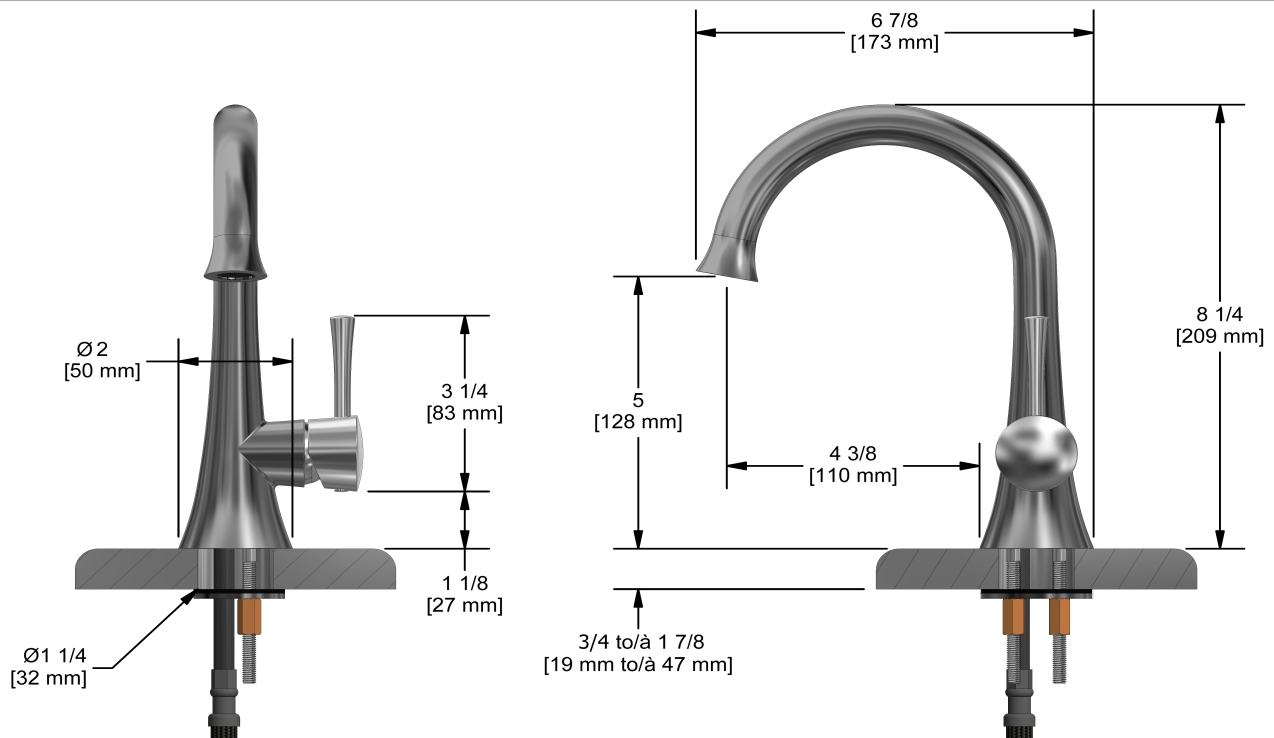

Edge water filter dispenser faucet
ED701

Specifications

Descriptions

- On/off
- Maximum temperature 70° C (158°F)
- 3/8" speedway compression
- Ceramic cartridge

Available colors

- C : Chrome
- SS : Stainless Steel (PVD)

Available flows

- 5.69 L/min, 1.5 gpm (US) 60psi
- 3.7 L/min, 1 gpm (US) 60psi (**ED701-10**)

Certifications

- CSA B125.1
- NSF/ANSI standard 61 and 372
- ASME A112.18.1
- CMR248 Approval
- ADA
- DOE

Sizes, models and finishes may differ from those presented.