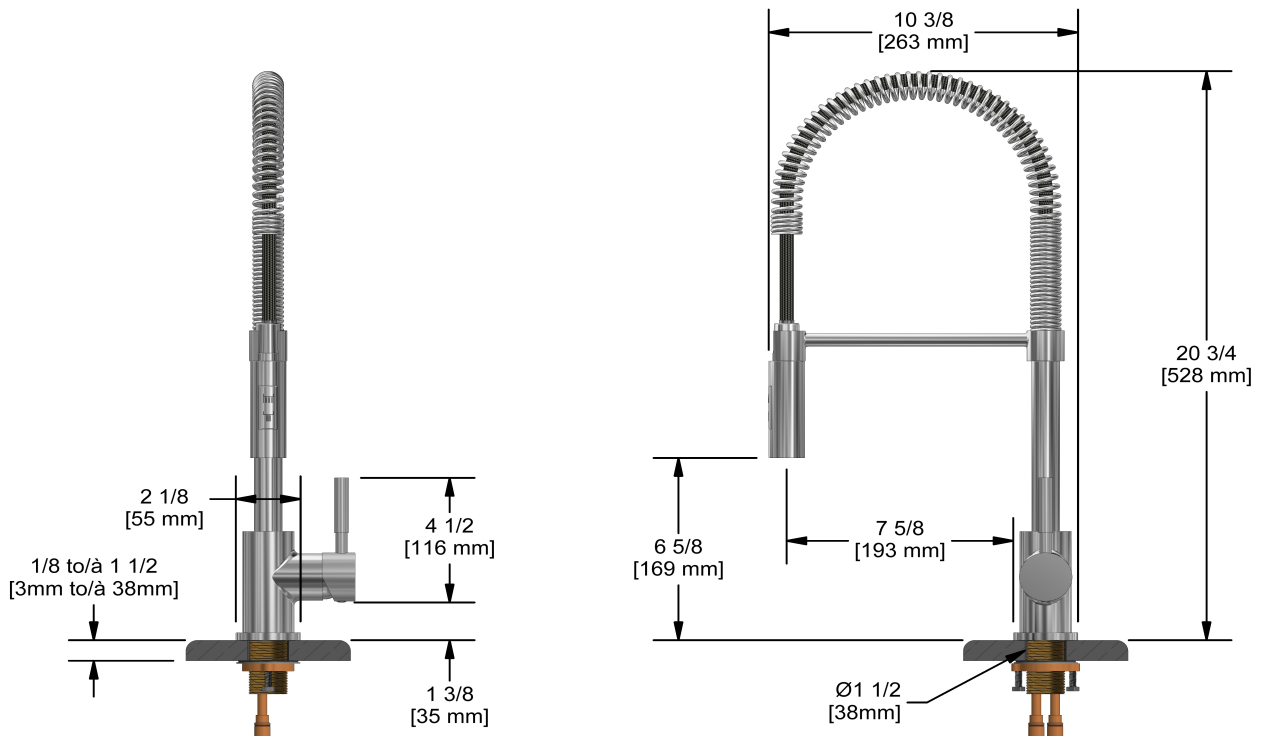

Kitchen faucet with spray
BI201

UPC®

Specifications

Descriptions

- 3/8" speedway compression
- Flexible spout
- Ceramic cartridge
- 2-jet hand spray

Available colors

- C : Chrome
- CBK : Chrome/Black
- SSBK : Stainless Steel (PVD)/Black

Available flows

- 8.3 L/min, 2.2 gpm (US) 60psi
- 3.7 L/min, 1 gpm (US) 60psi (**BI201-10**)
- 5.69 L/min, 1.5 gpm (US) 60psi (**BI201-15**)

Certifications

- CSA B125.1
- NSF/ANSI standard 61 and 372
- ASME A112.18.1
- CMR248 Approval
- DOE