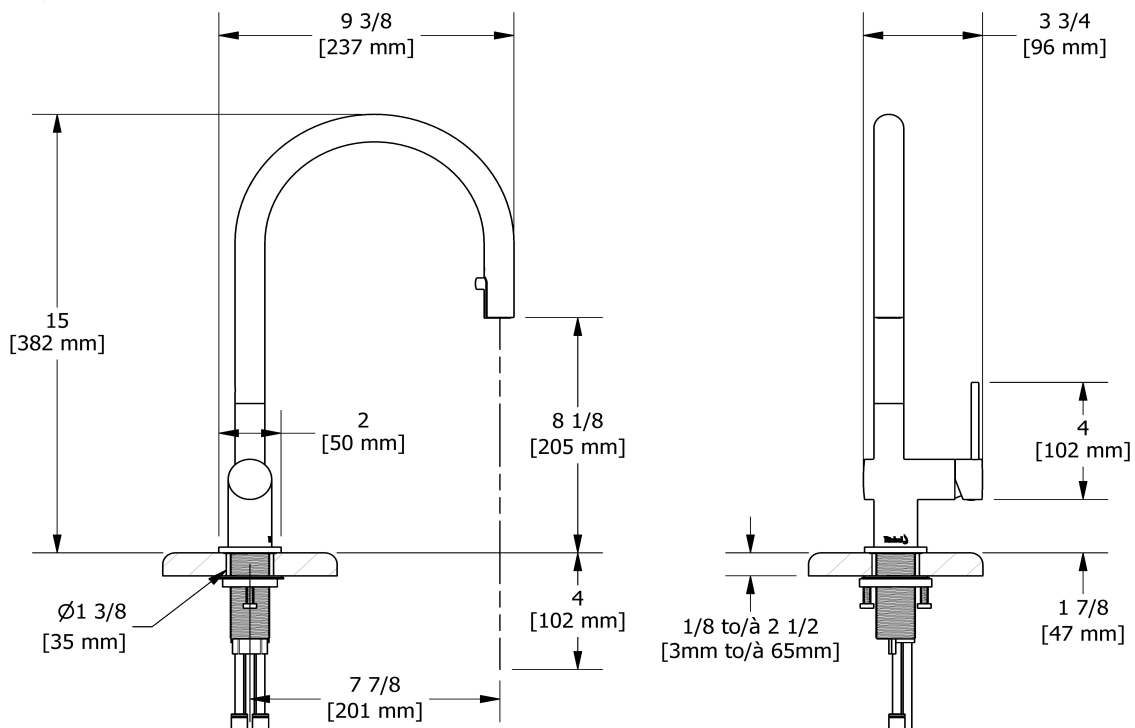

Azure kitchen faucet with spray
AZ101

UPC®

Specifications

Descriptions

- Ceramic cartridge
- 1-jet pull-down spray
- 3/8" speedway compression
- Silent braided nylon hose

Available colors

- C : Chrome
- SS : Stainless Steel (PVD)

Available flows

- 6.7 L/min, 1.8 gpm (US) 60psi
- 3.7 L/min, 1 gpm (US) 60psi (**AZ101-10**)

Certifications

- CSA B125.1
- NSF/ANSI standard 61 and 372
- ASME A112.18.1
- CMR248 Approval
- DOE

Sizes, models and finishes may differ from those presented.