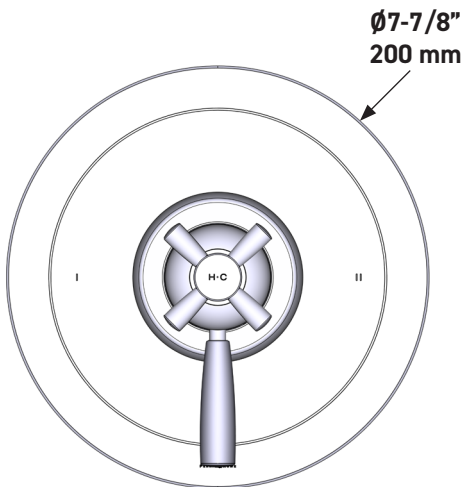

## Holborn™ 1/2” Therm & Pressure Balance Trim with 2 Functions (No Share)

**CORE MODEL:** U.THB44W1

UPC®

For warranty or additional information, contact:

US Customers

U.S.A.  
[houseofrohl.com/support](http://houseofrohl.com/support)  
1-800-777-9762