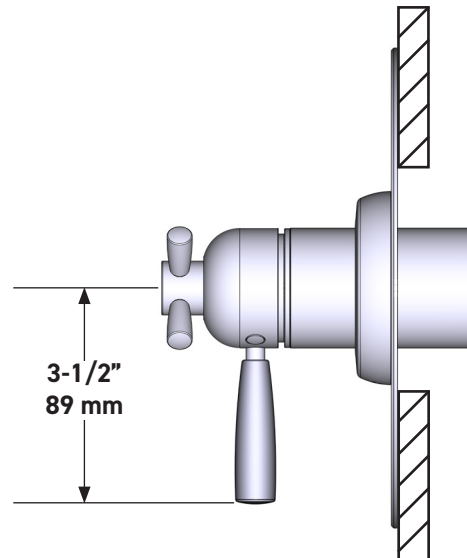

## Holborn™ 1/2” Therm & Pressure Balance Trim with 2 Functions (No Share)

**CORE MODEL:** U.THB44W1

UPC®

For warranty or additional information, contact:

US Customers

U.S.A.  
[houseofrohl.com/support](http://houseofrohl.com/support)  
1-800-777-9762