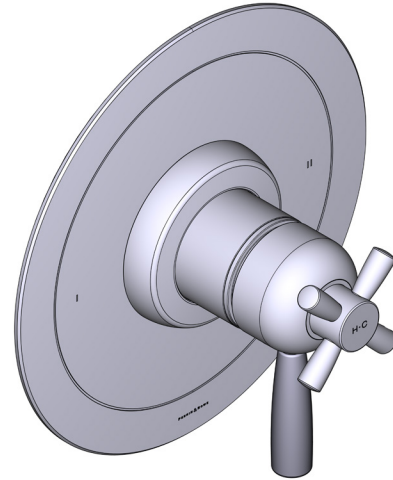

SPECIFICATIONS

DESCRIPTION

- Combines both thermostatic and pressure balance technologies
- “Set it and forget it” temperature control
- Temperature and volume control with diverter
- 2 dedicated functions (CEC Compliant)
- Rough-in valve sold separately:
  - Order R23 therm & pressure balance rough-in valve
  - 1-1/4” R23 extension kit available, order EXT23KIT114
  - 3/4” R23 extension kit available, order EXT23KIT34

CARTRIDGE

- 0-915 (Included)

STANDARDS

- ASME A112.18.1

WARRANTY

- Most products or parts carry “Limited Warranties” against manufacturing defects. For US customers please visit houseofrohl.com/support and for Canadian customers please visit houseofrohl.ca/support for complete product and finish warranty.

Holborn™ 1/2” Therm & Pressure Balance Trim with 2 Functions (No Share)

CORE MODEL: U.THB44W1

UPC®