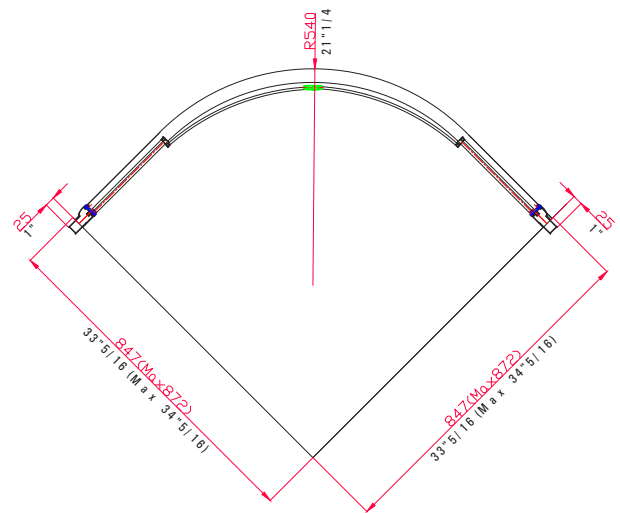

BELGRADE TF90 SHOWER DOOR

33 5/16" x 33 5/16" x 70 7/8"

PRODUCT DESCRIPTION:

Contemporary style
 Made for IZIA shower
 Central sliding door
 6 mm glass (1/4")
 Door opening 21"
 Offered in chrome/clear or chrome/brume

24 hrs

BOX SIZE:

74" x 19" x 8"

NET WEIGHT:

97 lbs

GROSS WEIGHT

97 lbs

* Produits Neptune applies a cutting-edge protective covering, which repels water and dirt for easy cleaning and increases the lifespan of your shower doors.