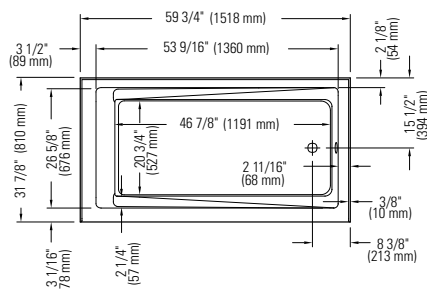

AZEA 3260

WITH INTEGRATED TILING FLANGE AND SKIRT

59 3/4" x 31 7/8" x 18" [54 gallons]

GENERAL SPECIFICATIONS

- Acrylic thermoformed and reinforced with fiberglass
- Gloss finish resistant to stains and discoloration
- Immersion 12 5/8" - Adjustable legs
- Weight: 68 pounds

Handle: white, biscuit, bone or chrome finish 95.7077.106.XX
 (max. 2) (submit drawing with order)

Drain D105 (20"): chrome finish 62.4020.102.60

Black neck pillow (12" x 4") 18.6000.100.20

WHIRLPOOL OPTIONS

Blower hose extension 72" 95.5013.167.00

Blower hose extension 96" 95.5013.168.00

Blower extensions are necessary when the blower is located more than 4' from the pneumatic control.

DIMENSIONS ARE NOMINAL AND MAY VARY BY ± 1/4" (6MM).
 WEIGHT MAY VARY BY ± 5 LBS (2,3KG).
 DRAWING IS NOT SCALE. THESE DIMENSIONS MAY BE CHANGED AT THE MANUFACTURER'S DISCRETION.
 CONSULT THE INSTALLATION GUIDE FOR MORE INFORMATION.