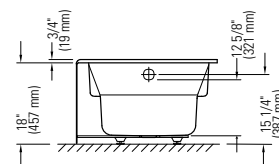

AZEA 3260

WITH INTEGRATED TILING FLANGE AND SKIRT

59 3/4" x 31 7/8" x 18" [54 gallons]

GENERAL SPECIFICATIONS

- Acrylic thermoformed and reinforced with fiberglass
- Gloss finish resistant to stains and discoloration
- Immersion 12 5/8" - Adjustable legs
- Weight: 68 pounds

Handle: white, biscuit, bone or chrome finish 95.7077.106.XX
 (max. 2) (submit drawing with order)

Drain D105 (20"): chrome finish 62.4020.102.60

Black neck pillow (12" x 4") 18.6000.100.20

WHIRLPOOL OPTIONS

Blower hose extension 72" 95.5013.167.00

Blower hose extension 96" 95.5013.168.00

Blower extensions are necessary when the blower is located more than 4' from the pneumatic control.

DIMENSIONS ARE NOMINAL AND MAY VARY BY ± 1/4" (6MM).
 WEIGHT MAY VARY BY ± 5 LBS (2,3KG).
 DRAWING IS NOT SCALE. THESE DIMENSIONS MAY BE CHANGED AT THE MANUFACTURER'S DISCRETION.
 CONSULT THE INSTALLATION GUIDE FOR MORE INFORMATION.