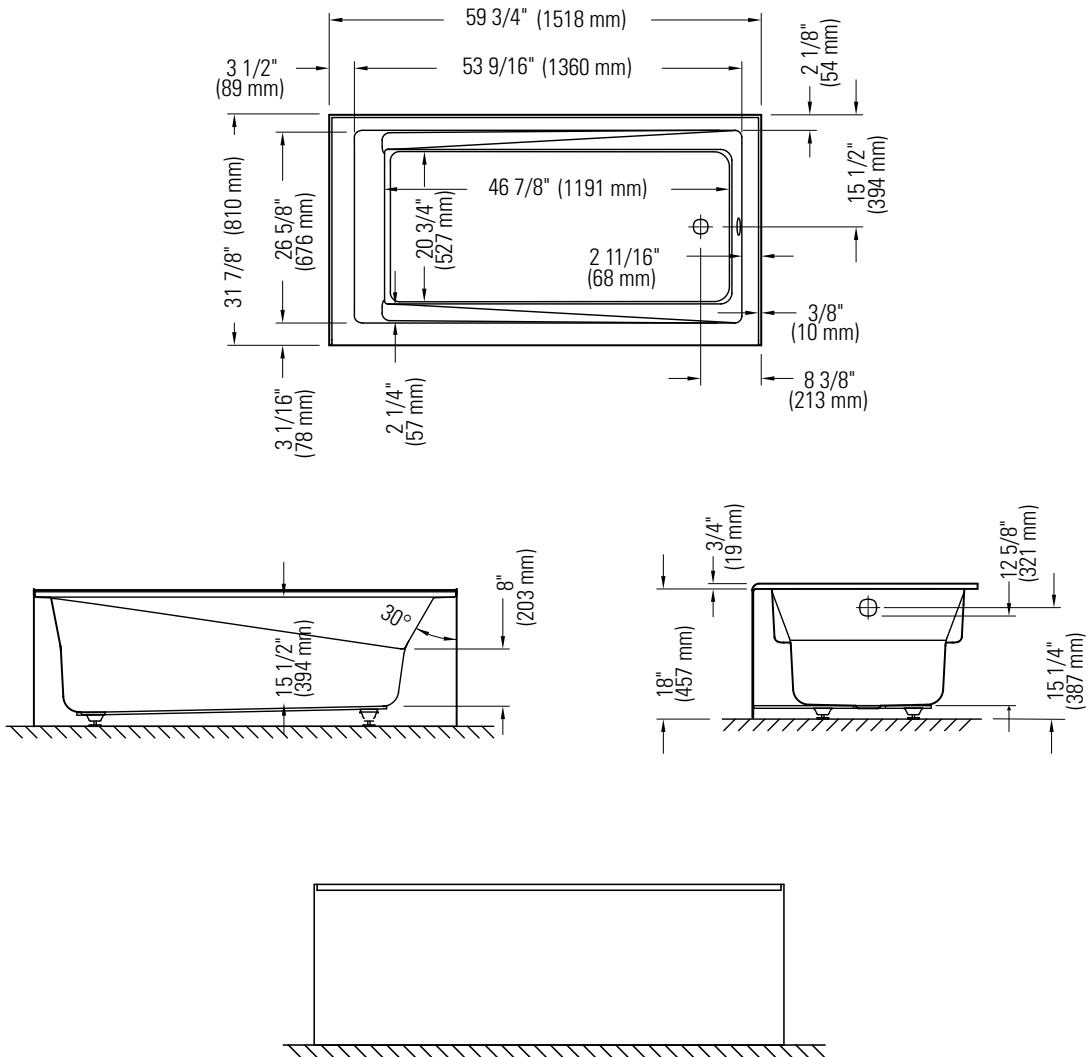

AZEA 3260
WITH INTEGRATED TILING FLANGE AND SKIRT

*All dimensions are approximate and subject to change without notice.
Please refer to the installation guide before beginning the installation.