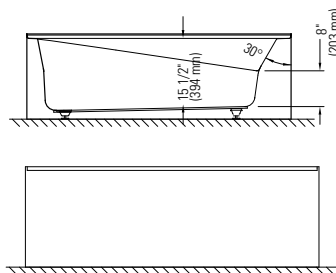

AZEA 3260

WITH INTEGRATED TILING FLANGE AND SKIRT

59 3/4" x 31 7/8" x 18" [54 gallons]

GENERAL SPECIFICATIONS

- Acrylic thermoformed and reinforced with fiberglass
- Gloss finish resistant to stains and discoloration
- Immersion 12 5/8" - Adjustable legs
- Weight: 68 pounds

Handle: white, biscuit, bone or chrome finish 95.7077.106.XX
 (max. 2) (submit drawing with order)

Drain D105 (20"): chrome finish 62.4020.102.60

Black neck pillow (12" x 4") 18.6000.100.20

WHIRLPOOL OPTIONS

Blower hose extension 72" 95.5013.167.00

Blower hose extension 96" 95.5013.168.00

Blower extensions are necessary when the blower is located more than 4' from the pneumatic control.

DIMENSIONS ARE NOMINAL AND MAY VARY BY ± 1/4" (6MM).
 WEIGHT MAY VARY BY ± 5 LBS (2,3KG).
 DRAWING IS NOT SCALE. THESE DIMENSIONS MAY BE CHANGED AT THE MANUFACTURER'S DISCRETION.
 CONSULT THE INSTALLATION GUIDE FOR MORE INFORMATION.