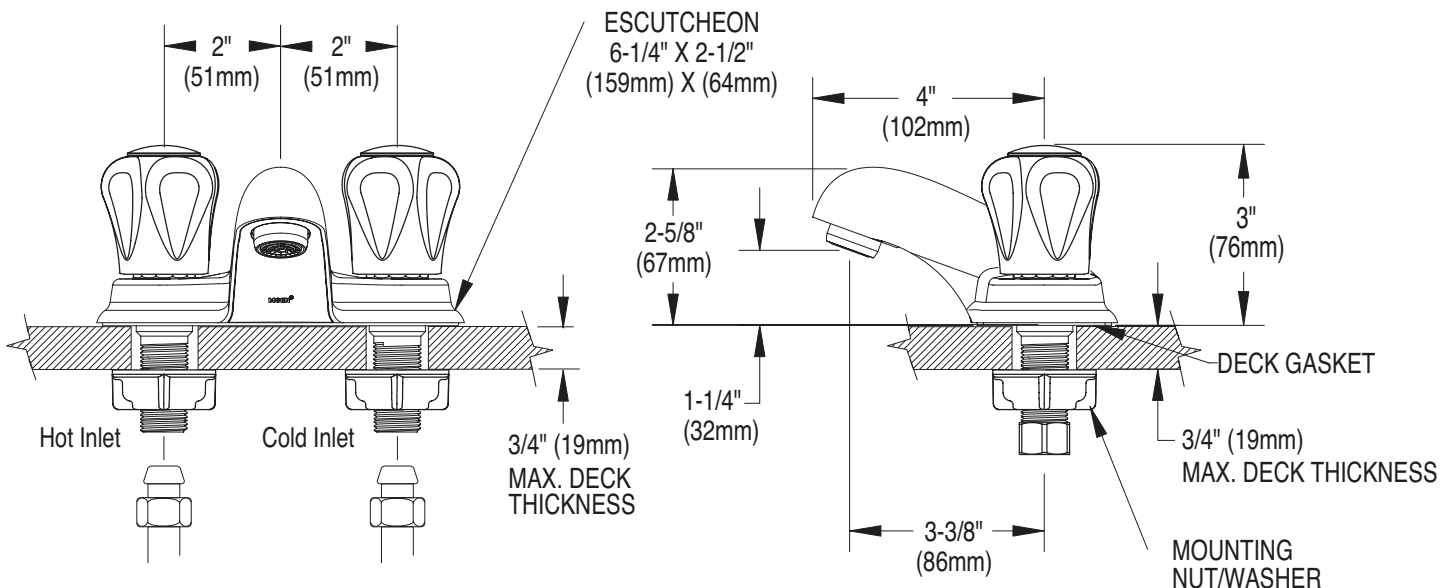

FLOW

- Water usage is limited to these maximum flow rates as indicated by the corresponding product markings
- 1.2 gpm max (4.5L/min) at 60 psi

CARTRIDGE

- 1224 cartridge design
- Nonmetallic and stainless steel material

NOTE: THIS FAUCET IS DESIGNED TO BE
 INSTALLED THROUGH 3 HOLES 1" MIN. DIA.

CRITICAL DIMENSIONS

(DO NOT SCALE)