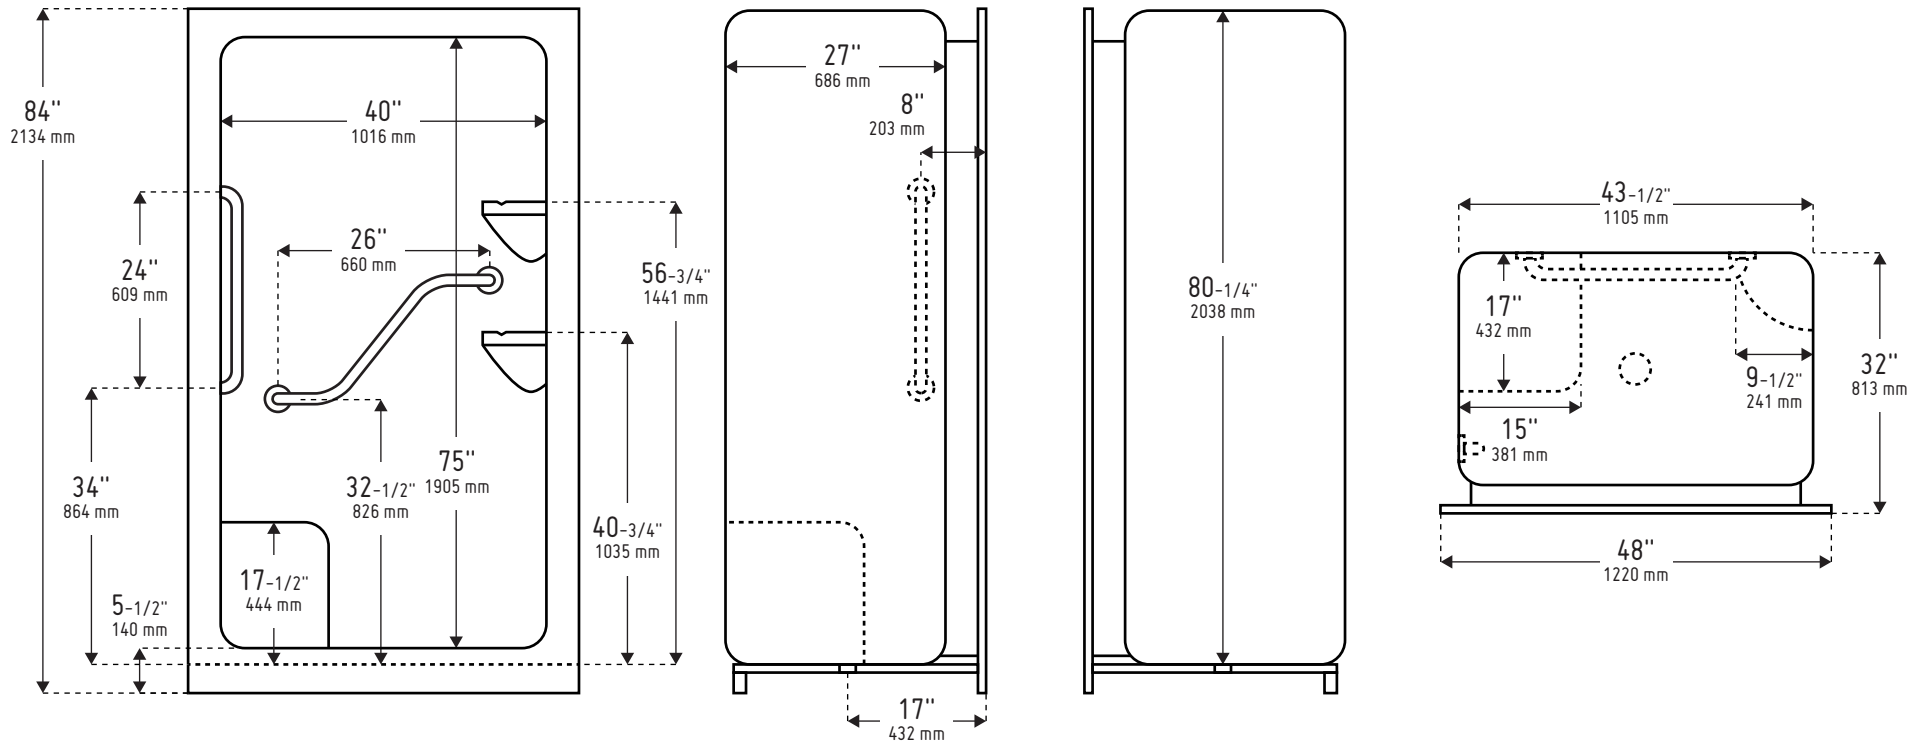

Sizes	h 84" x w 48" x d 32" (1 pc.) h 84" x w 48" x d 33-1/2" (3 pc.) (sectional heights: top: 12-1/4", mid: 46", bottom: 25-3/4")	
Threshold Height	5-1/2"	
Weight	150 lb / 68 kg (Weight may vary by options and configuration of unit)	155 lb / 70 kg (Weight may vary by options and configuration of unit)
Drain Location	Centre drain	
Surface	High quality, non-porous acrylic surface is easy to clean, germ and residue free	
Seat	Available with moulded left seat, right seat or no seat	
Bars	Not applicable	Factory Installed smooth finish, powder coated white stainless steel grab bars (2) for safety and ease of shower entry and exit
Strainer	Quality 2"/51 mm ABS drain with stainless steel strainer	
Base	Reinforced shower base provides added strength to unit	
Other	Front ledge with drip lip, self draining soap dishes/shelves, textured bottom	Front ledge with drip lip, self draining soap dishes/shelves, textured bottom
Compliance Certification	Compliance Certifications meet or exceed the following specifications: - CAN/ULC - S102.2 - M88 Flame Spread FRP laminate rating - B45.5-11/IAPMO Z124-2011	

Dimensions h 84" x l 48" x p 32" (1 pc.)
 h 84" x l 48" x p 33-1/2" (3 pc.) (hauteurs de section : haut : 12-1/4", milieu : 46", bas : 25-3/4")

Hauteur du seuil 5-1/2"

Poids 150 lb / 68 kg
 (Le poids peut varier selon les options/configurations de l'unité)

One piece dimensions shown. For two and three piece shower and tubshower bathware units allow an extra 1-1/2" to the depth of the unit for the joint assembly.

1-1/2" 38 mm

A: 25-3/4" 654 mm
 B: 46" 1168 mm
 C: 12-1/4" 311 mm