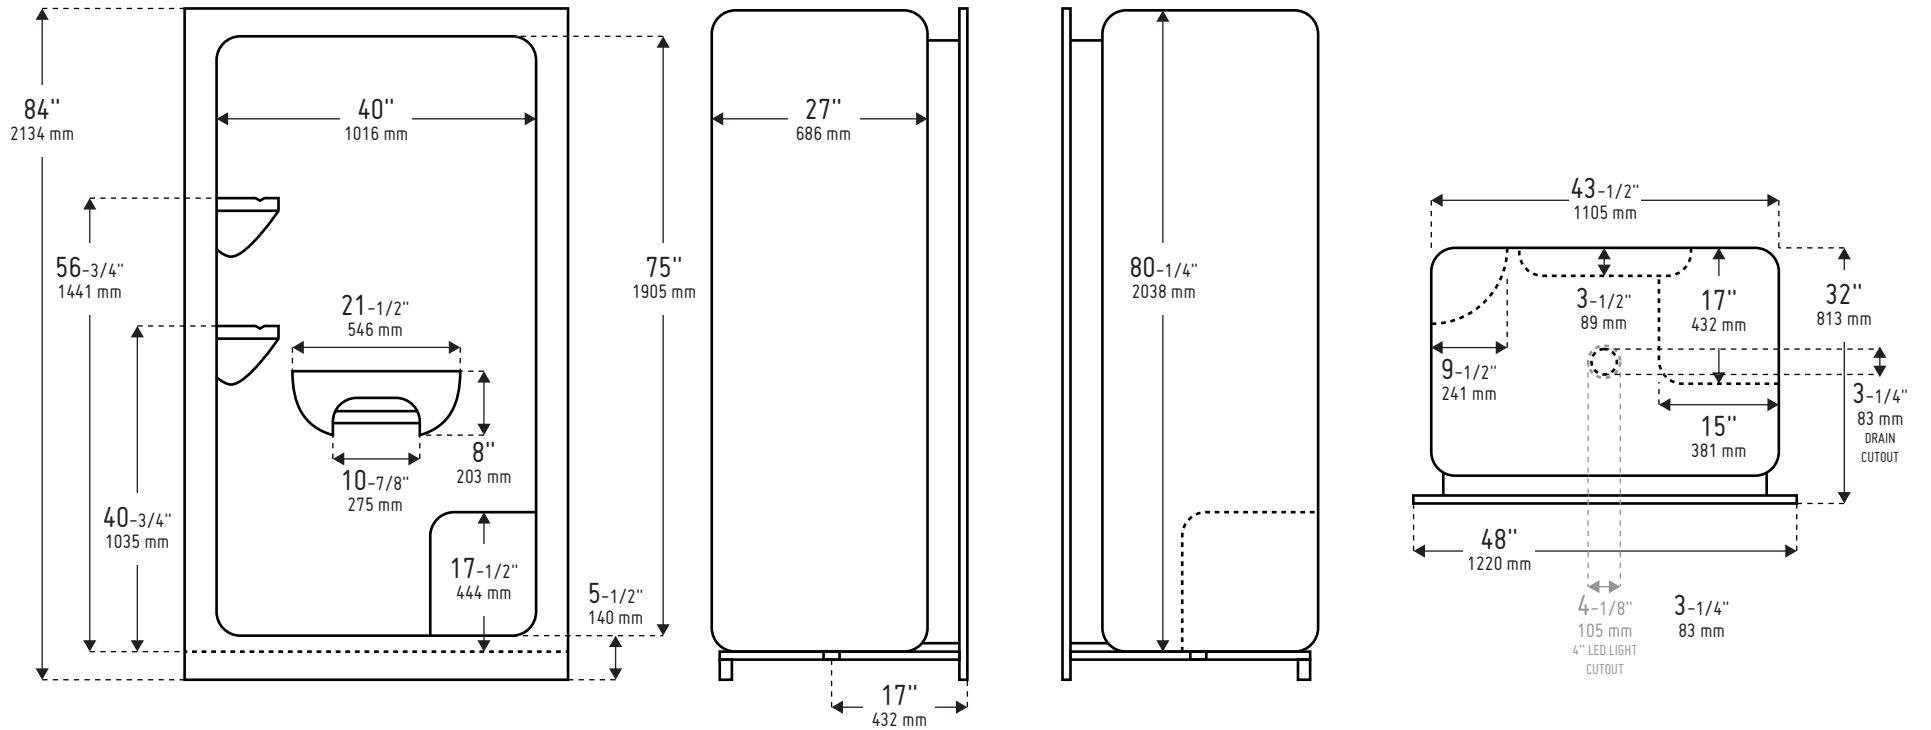

Sizes	h 84" x w 48" x d 32" (1 pc.) h 84" x w 48" x d 33-1/2" (3 pc.) (sectional heights: top: 12-1/4", mid: 46", bottom: 25-3/4")	
Threshold Height	5-1/2"	
Weight	150 lb / 68 kg (Weight may vary by options and configuration of unit)	155 lb / 70 kg (Weight may vary by options and configuration of unit)
Drain Location	Centre drain	
Surface	High quality, non-porous acrylic surface is easy to clean, germ and residue free	
Seat	Available with moulded left seat, right seat or no seat	
Bars	Not applicable	Factory Installed smooth finish, powder coated white stainless steel grab bars (2) for safety and ease of shower entry and exit
Strainer	Quality 2"/51 mm ABS drain with stainless steel strainer	
Base	Reinforced shower base provides added strength to unit	
Other	Front ledge with drip lip, self draining soap dishes/shelves, textured bottom	Front ledge with drip lip, self draining soap dishes/shelves, textured bottom
Compliance Certification	Compliance Certifications meet or exceed the following specifications: - CAN/ULC - S102.2 - M88 Flame Spread FRP laminate rating - B45.5-11/IAPMO Z124-2011	

One piece dimensions shown. For two and three piece shower and tubshower bathware units allow an extra 1-1/2" to the depth of the unit for the joint assembly.

1-1/2" 38 mm

A: 25-3/4" 654 mm
 B: 46" 1168 mm
 C: 12-1/4" 311 mm