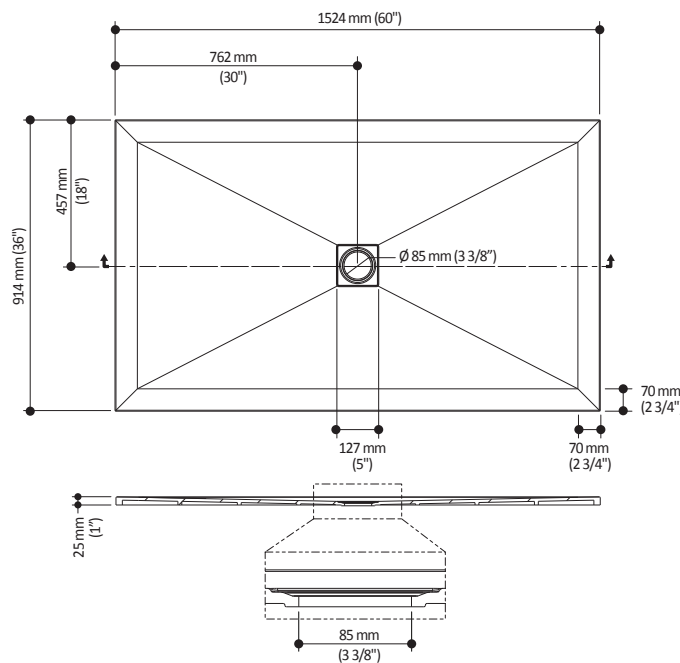

ONCE UPON A TIME...WATER®

LAUZA™

BW1966

60" x 36" Castylat™ Textured Shower Base

SPECIFICATIONS

Features

- Castylat™ rectangular textured shower base
- Corner, alcove or wall-mounted installation
- Recessed installation possible
- 1524 mm x 914 mm (60" x 36")
- Low-25 mm (1") threshold
- Included: ABS Drain and sleek cover grids available in 2 finishes (Pure Nickel finish -125 and Matte Black finish -160)
- Aluminum tiling flange kit included
- Easy to clean and maintain

Product dimensions:

Included:
ABS Drain and cover grids
available in 2 finishes
(Pure Nickel finish -125 and
Matte Black finish -160)

Important: Dimensions are approximated and are subject to changes. Please refer to the installation instructions.