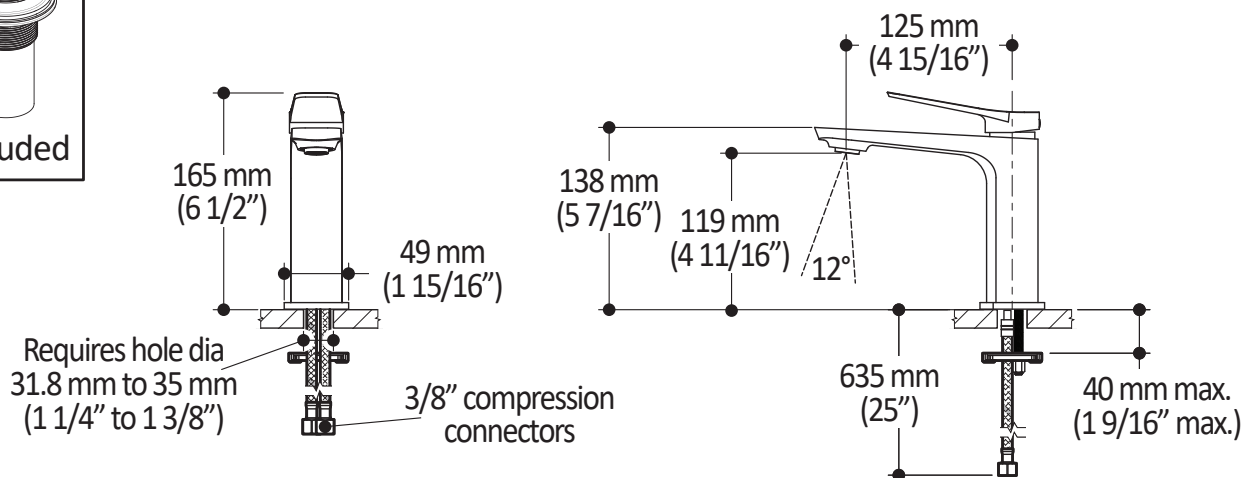

ONCE UPON A TIME...WATER®

MOROKA™

BF1911 Single Hole Lavatory Faucet With Push Drain

SPECIFICATIONS

Features

- Solid brass construction
- Aerated and adjustable stream (12°)
- Single hole installation
- Push drain and overflow
- Ceramic disc cartridge
- Lead Free: low lead product (less than 0.25%)

Colors (Finishes)

- Chrome: BF1911-110
- Matte black: BF1911-160

Maximum flow rate

- 8.3 L/min (2.2 gpm)

Certifications

The specified model meets or exceeds the following standards;

Installation Notes

This product must be installed following the installation instructions provided.

Product dimensions:

Important: Dimensions are approximated and are subject to changes. Please refer to the installation instructions.

ONCE UPON A TIME...WATER®

1355, 2nd Street, Industrial Park
Sainte-Marie (Québec)
Canada G6E 1G9