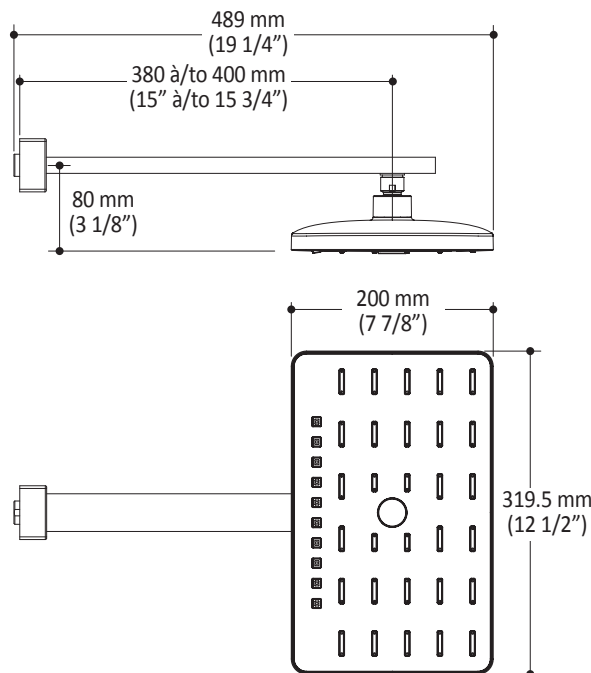

WARRANTY

Kalia inc. guarantees all aspects of its products to be free of defects in material and workmanship for normal residential use. Refer to the warranty included with the Kalia products for details.

Product dimensions: