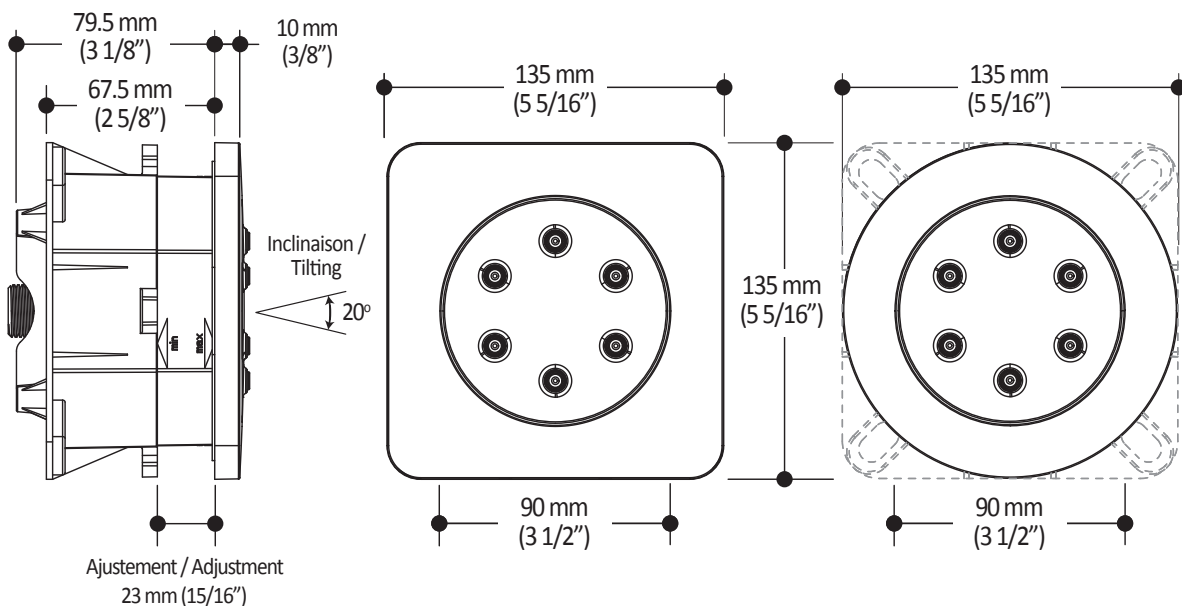

WARRANTY

Kalia Inc. guarantees all aspects of its products to be free of defects in material and workmanship for normal residential use. **Refer to the warranty included with the Kalia products for details.**

Product dimensions: