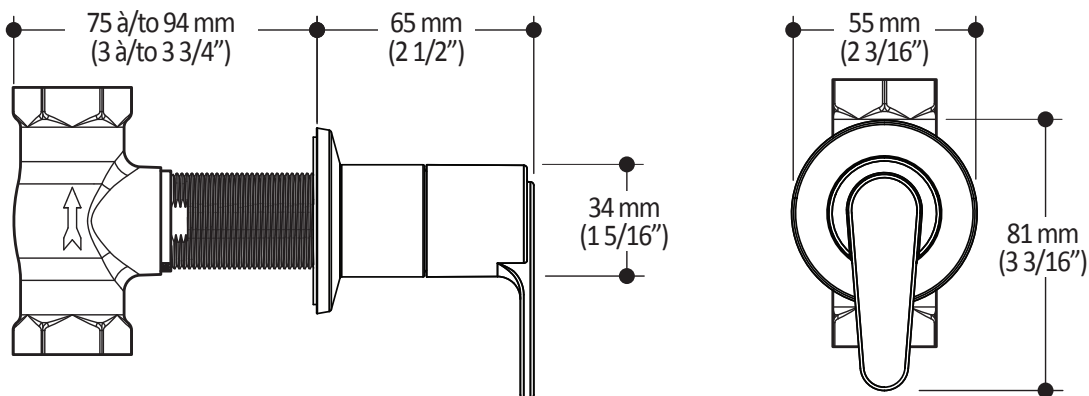

Important: Dimensions are approximated and are subject to changes. Please refer to the installation instructions.

Kalia inc.
1355, 2nd Street
Sainte-Marie (Quebec)
Canada G6E 1G9

t. 1-418-387-9090
1 877 GO KALIA (1-877-465-2542)
f. 1-418-387-9089
www.KaliaStyle.com