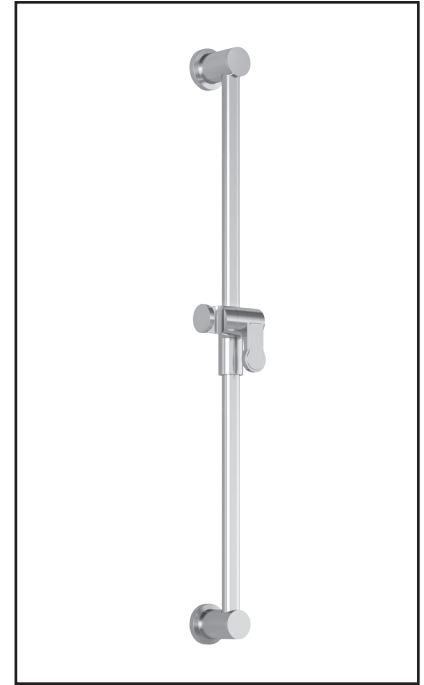

ONCE UPON A TIME...WATER®

103577

Wallbar for handshower

SPECIFICATIONS

Features

- Total height of 742 mm (30")
- Easy-to-use gliding system
- Locking system

Colors (Finishes)

- Chrome : 103577-110

Packaging

- **Dimensions:** 798 mm x 205 mm x 89 mm (31 1/2" x 8" x 3 1/2")
- **Volume:** 0.27 cu ft (0.010 cu m)
- **Total weight:** 1.9 lb (0.86 kg)