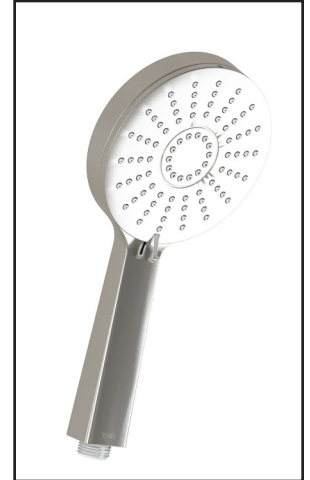

102850

PLUS: 2-Jet Handshower

SPECIFICATIONS

Features

- Diameter of 121mm (4 3/4")
- Anti-scale system with soft sprays
- Water G1/2 male inlet
- 2 direct positions and 1 shared position
- PVD finish (Physical Vapour Deposit): A high technology process that protects the surface finish for increased durability

Colors (Finishes)

- Chrome : 102850-110
- Brushed Nickel PVD : 102850-120

Packaging

- **Dimensions:** 349mm x 171mm x 178mm (13 3/4" x 6 3/4" x 7")
- **Volume:** 0.375 cu ft (0.01 cu m)
- **Total weight:** 0.69 lb (0.315 kg)

Maximum flow rate

- 9.5 liters/min. (2.5 gallons/min.) at 80 psi