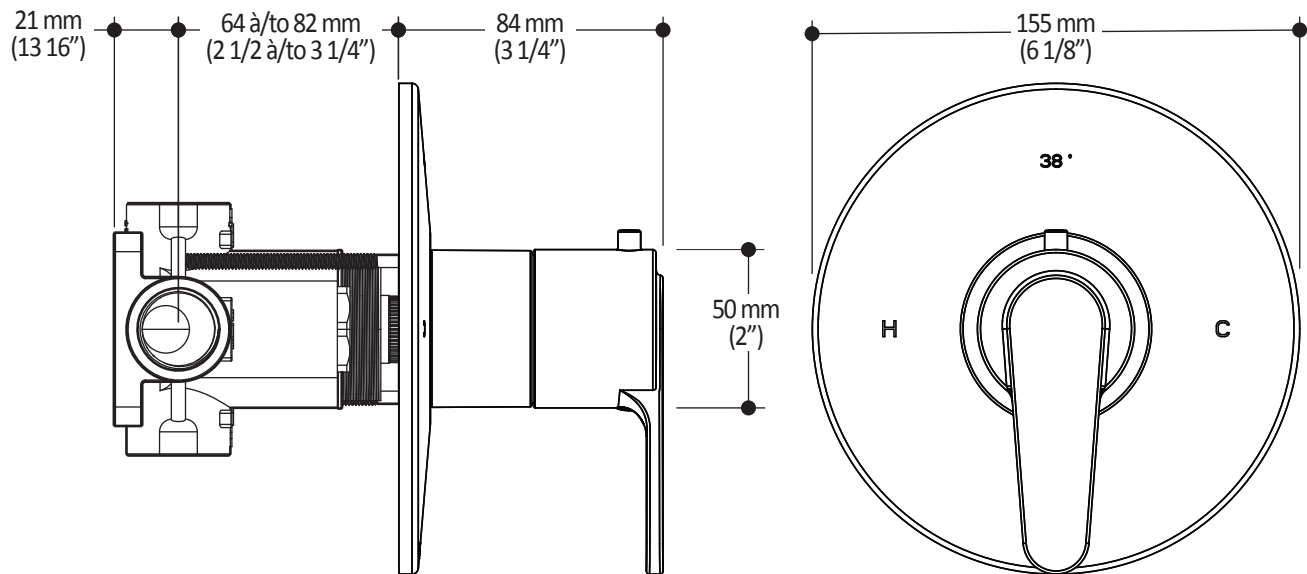

WARRANTY

Kalia Inc. guarantees all aspects of its products to be free of defects in material and workmanship for normal residential use. **Refer to the warranty included with the Kalia products for details.**

Product dimensions: