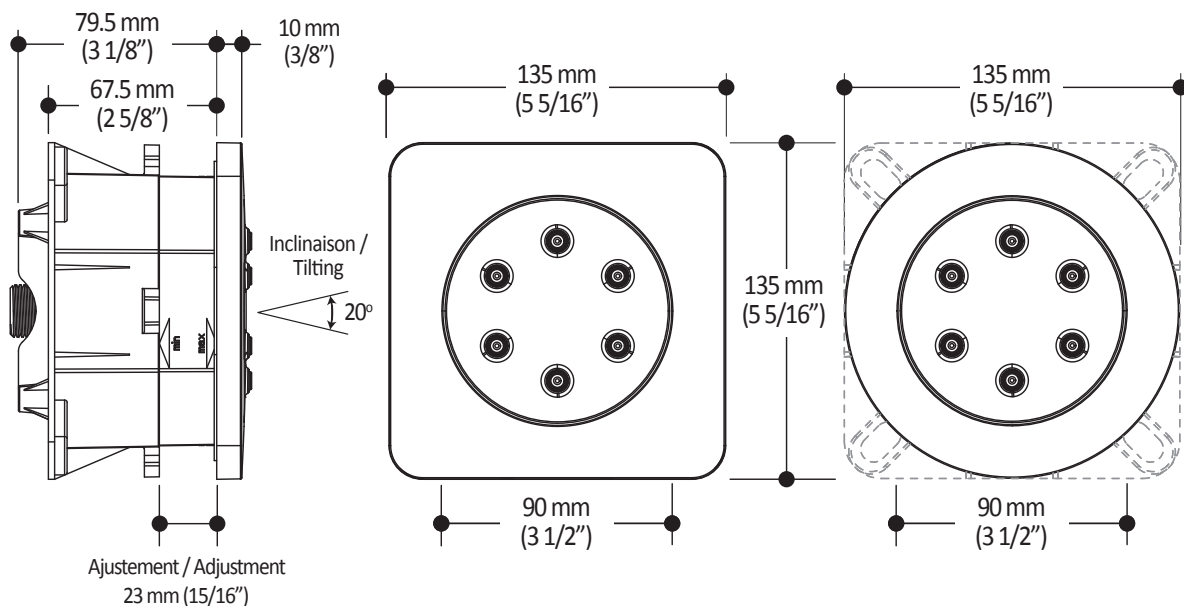

WARRANTY

Kalia Inc. guarantees all aspects of its products to be free of defects in material and workmanship for normal residential use. **Refer to the warranty included with the Kalia products for details.**

Product dimensions: