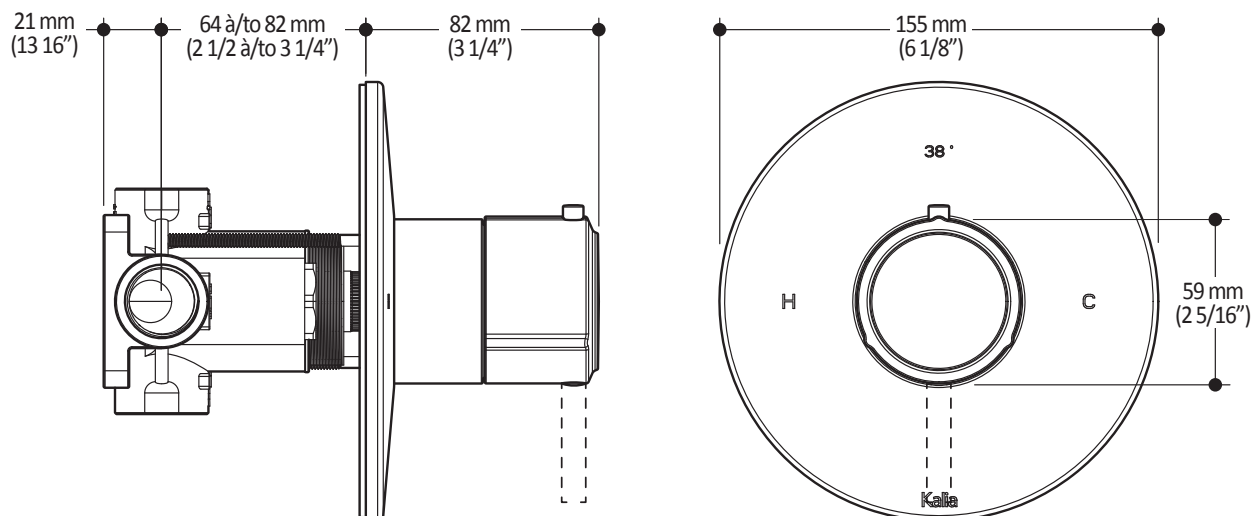

WARRANTY

Kalia Inc. guarantees all aspects of its products to be free of defects in material and workmanship for normal residential use. **Refer to the warranty included with the Kalia products for details.**

Product dimensions: