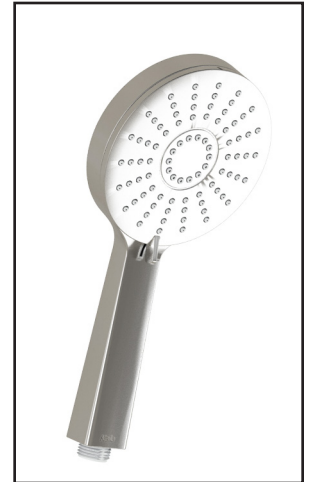

102850

PLUS: 2-Jet Handshower

SPECIFICATIONS

Features

- Diameter of 121mm (4 3/4")
- Anti-scale system with soft sprays
- Water G1/2 male inlet
- 2 direct positions and 1 shared position
- PVD finish (Physical Vapour Deposit): A high technology process that protects the surface finish for increased durability

Packaging

- **Dimensions:** 349mm x 171mm x 178mm (13 3/4" x 6 3/4" x 7")
- **Volume:** 0.375 cu ft (0.01 cu m)
- **Total weight:** 0.69 lb (0.315 kg)

Maximum flow rate

- 9.5 liters/min. (2.5 gallons/min.) at 80 psi