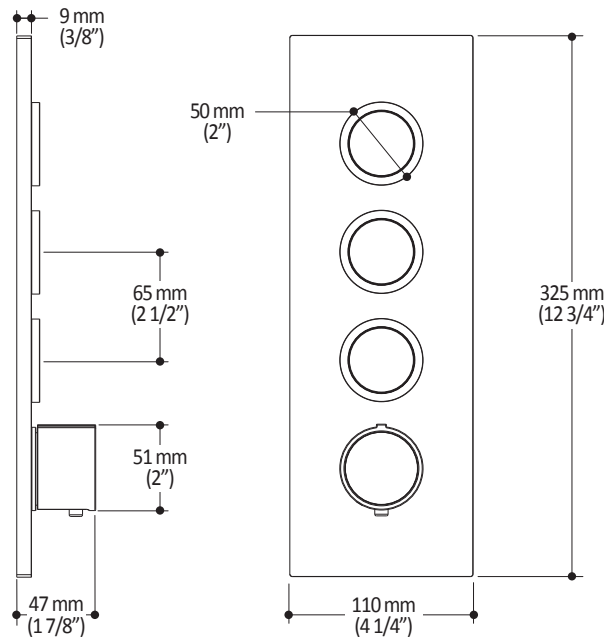

ONCE UPON A TIME...WATER®

106834

Decorative trim for 3-way AQUATONIK™ type T/P 1/2" push-button valve

SPÉCIFICATIONS

Features

- Low-profil design
- Horizontal or vertical installation
- Integrated adjustable high-temperature limit
- Extra buttons included for custom shower configurations

Product dimensions:

Important: Dimensions are approximated and are subject to changes. Please refer to the installation instructions.

ONCE UPON A TIME...WATER®

1355, 2nd Street, Industrial Park
Sainte-Marie (Québec)
Canada G6E 1G9