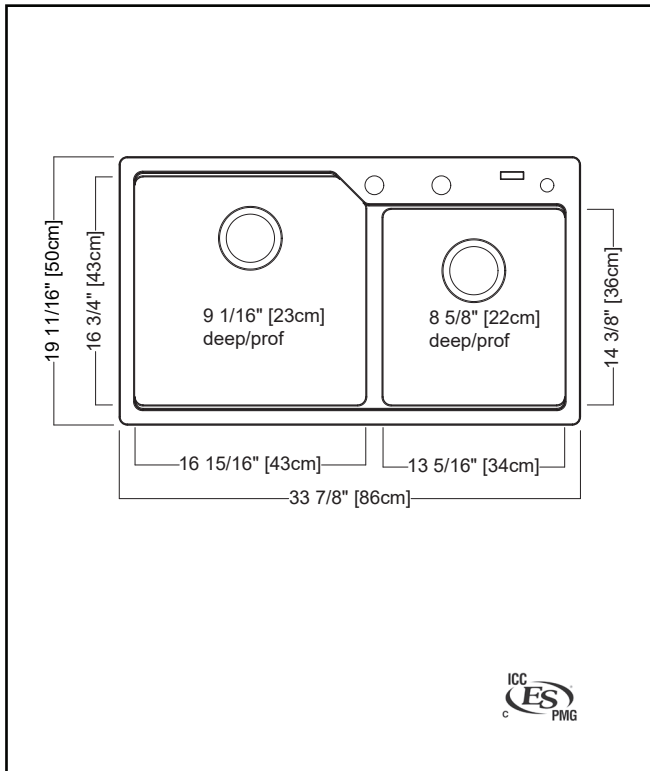

KINDRED

GRANITE SERIES

DOUBLE BOWL 34" TOPMOUNT/DROP IN SINK

MODEL: MGCM2034-9MBK (MATTE BLACK)

MODEL: MGCM2034-9PWT (POLAR WHITE)

MODEL: MGCM2034-9CHA (CHAMPAGNE)

MODEL: MGCM2034-9ON (ONYX)

MODEL: MGCM2034-9ES (MOCHA)

TECHNICAL FEATURES

OVERALL SINK SIZE (OD)	19 11/16" FB x 33 7/8" LR
LARGE BOWL SIZE (ID)	16 3/4" FB x 16 15/16" LR x 9 1/16" DP
SMALL BOWL SIZE (ID)	14 3/8" FB x 13 5/16" LR x 8 5/8" DP
MINIMUM CABINET SIZE	36"
CORNER RADIUS	15 mm
DRAIN HOLE LOCATION	Rear
INSTALLATION TYPE	Topmount/Drop In
SOUND DAMPENING	Natural Sound Absorbing Material
WEIGHT	50.0 lbs
WARRANTY	Limited Lifetime
COUNTRY OF ORIGIN	Slovakia
OPTIONAL ACCESSORIES	
STRAINER BASKET	1135 - 2 INCLUDED
BOTTOM GRID	BG450S
BOTTOM GRID	BG440S
CUTTING BOARD	BB10
COLANDER	C417P