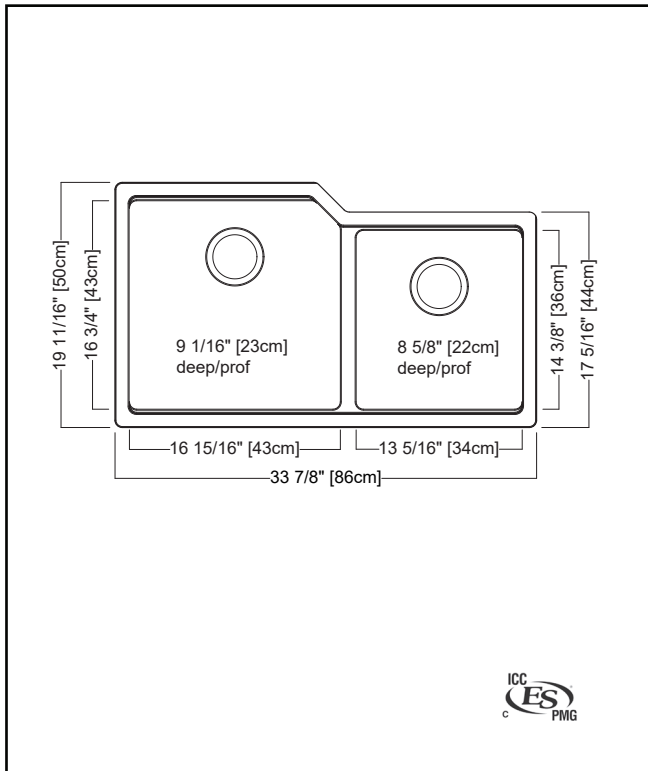

### TECHNICAL FEATURES

OVERALL SINK SIZE (OD)	19 11/16" FB x 33 7/8" LR
LARGE BOWL SIZE (ID)	16 3/4" FB x 16 15/16" LR x 9 1/16" DP
SMALL BOWL SIZE (ID)	14 3/8" FB x 13 5/16" LR x 8 5/8" DP
MINIMUM CABINET SIZE	36"
CORNER RADIUS	15 mm
DRAIN HOLE LOCATION	Rear
INSTALLATION TYPE	Undermount
SOUND DAMPENING	Natural Sound Absorbing Material
WEIGHT	40.0 lbs
WARRANTY	Limited Lifetime
COUNTRY OF ORIGIN	Slovakia
<b>INCLUDED/OPTIONAL ACCESSORIES</b>	
STRAINER BASKET	1135 - 2 INCLUDED
BOTTOM GRID	BG450S
BOTTOM GRID	BG440S
CUTTING BOARD	BB10
COLANDER	C417P