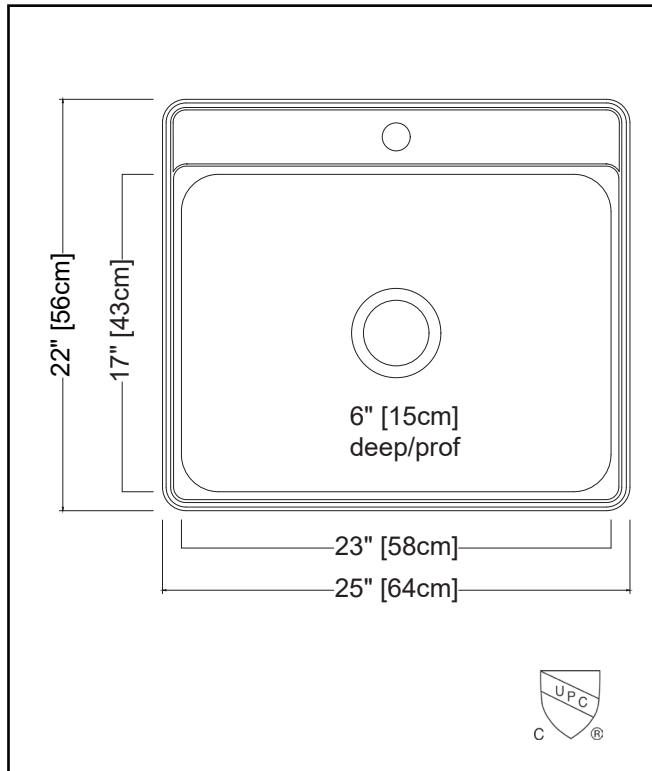

KINDRED

CREEMORE

SINGLE BOWL 22 GAUGE TOPMOUNT/DROP IN

MODEL: CSLA2522-6-4 (4 FAUCET HOLES)

MODEL: CSLA2522-6-3 (3 FAUCET HOLES)

MODEL: CSLA2522-6-1 (1 FAUCET HOLE)

- ✓ Worry free 22 gauge steel from the industry leader in stainless
- ✓ Sound dampening system that reduces excess noise from running water and disposal vibration
- ✓ Resilient finish offers lasting durability
- ✓ Topmount/Drop In installation is a favorite for quick kitchen upgrades due to ease of installation and versatility of placement

TECHNICAL FEATURES

OVERALL SINK SIZE (OD)	22" FB x 25" LR
BOWL SIZE (ID)	17"FB x 23" LR x 6" DP
MINIMUM CABINET SIZE	27
MATERIAL	22 Gauge
BOWL CORNER RADIUS	50 mm
STAINLESS STEEL FINISH	Satin Finish
DRAIN HOLE LOCATION	Center
INSTALLATION TYPE	Topmount/Drop In
SOUND COATING	Sound Pads
WEIGHT	7.6 lbs
WARRANTY	Limited Lifetime
COUNTRY OF ORIGIN	Vietnam