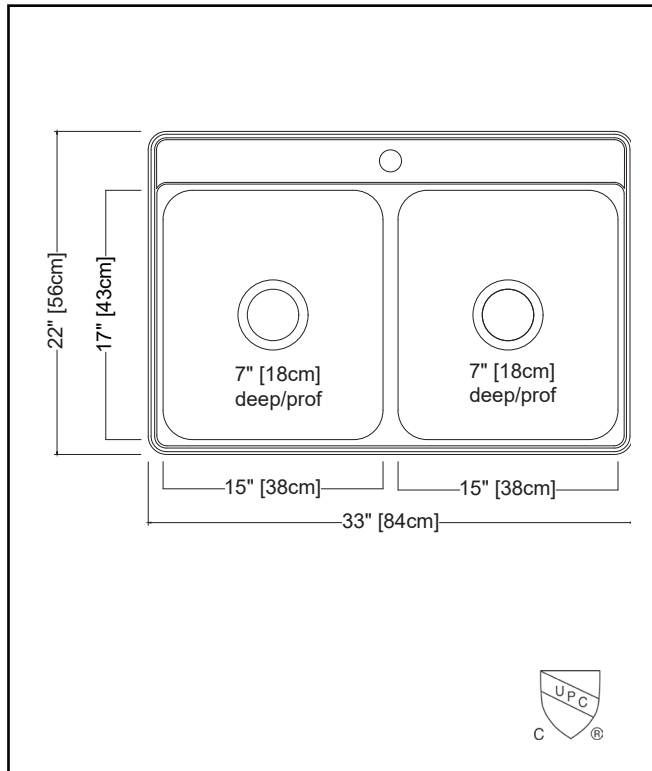

KINDRED

CREEMORE

DOUBLE BOWL 22 GAUGE TOPMOUNT/DROP IN

MODEL: CDLA3322-7-4 (4 FAUCET HOLES)

MODEL: CDLA3322-7-3 (3 FAUCET HOLES)

MODEL: CDLA3322-7-1 (1 FAUCET HOLE)

- ✓ EZ Torque hassle-free installation system that simplifies the installation process...just drop and drill
- ✓ Sound dampening system that reduces excess noise from running water and disposal vibration
- ✓ Resilient finish offers lasting durability
- ✓ Topmount/Drop In installation is a favorite for quick kitchen upgrades due to ease of installation and versatility of placement

TECHNICAL FEATURES

OVERALL SINK SIZE (OD)	22" FB x 33" LR
EQUAL BOWL SIZE (ID)	17" FB x 15" LR x 7" DP
MINIMUM CABINET SIZE	36"
MATERIAL	22 Gauge
CORNER RADIUS	50 mm
STAINLESS STEEL FINISH	Satin Finish
DRAIN HOLE LOCATION	Center
INSTALLATION TYPE	Topmount/Drop In
SOUND COATING	Sound Pads
WEIGHT	14.5 lbs
WARRANTY	Limited Lifetime
COUNTRY OF ORIGIN	Vietnam