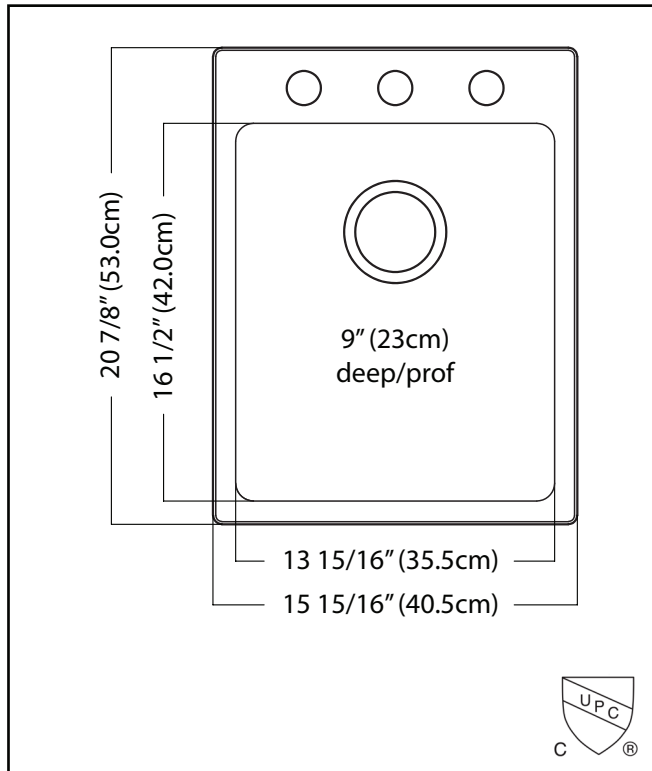

KINDRED

Brookmore
Topmount/Drop In

BROOKMORE

SINGLE BOWL 18 GAUGE TOPMOUNT/DROP IN

MODEL: BSL2116-9-3 (3 FAUCET HOLES)

MODEL: BSL2116-9-1 (1 FAUCET HOLE)

- ✓ **Revolutionary Installation:** EZ Torque™ simplified fastener system allows you to drop and drill your sink into place, securely locking the sink to the countertop.
- ✓ **Quality Beyond Material:** Designed with 18 gauge quality stainless steel with exceptional resistance to staining and corrosion.
- ✓ **SureDrain:** Precisely engineered pitched bottom aims water directly to the drain, preventing the water from pooling at the bottom of the bowl.
- ✓ **Remarkably Quiet:** Sound dampening system goes to work to reduce the noise caused by a garbage disposal or running water.

TECHNICAL FEATURES

OVERALL SINK SIZE (OD)	20 7/8" FB x 15 15/16" LR
BOWL SIZE (ID)	16 1/2" FB x 13 15/15" LR
BOWL DEPTH	9" DP
MINIMUM CABINET SIZE	18"
MATERIAL	18 Gauge
BOWL CORNER RADIUS	20 mm
STAINLESS STEEL FINISH	Satin
DRAIN HOLE LOCATION	Rear
INSTALLATION TYPE	Topmount/Drop In
SOUND COATING	Sound pads
WARRANTY	Limited Lifetime
COUNTRY OF ORIGIN	China