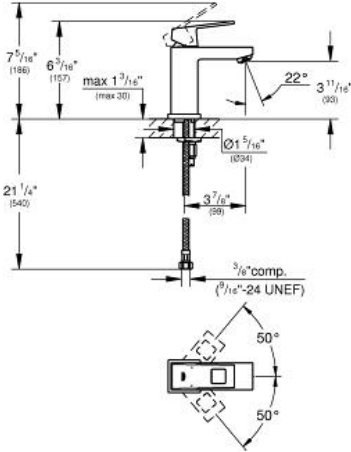

EUROCUBE Single-Handle Bathroom Faucet S-Size

MODEL # 2313300A

Pure Freude
an Wasser

Product Description:
EUROCUBE
Single-Handle Bathroom Faucet S-Size

Standard Specification:

- GROHE EcoJoy technology for less water and perfect flow
- Single hole installation
- Metal lever handle
- GROHE SilkMove 1.1" (28 mm) ceramic cartridge
- GROHE StarLight chrome finish
- Flow control
- Smooth body
- Stainless steel flex lines
- GROHE QuickFix installation system
- Temperature limiter
- Max flow rate: 1.2 gpm (4.56 L/min)

Applicable Codes & Standards:

- Energy Policy Act of 1992
- NSF 61
- ASME A112.18.1/CSA B125.1
- US Federal and State material regulations
- EPA WaterSense®
- ICC/ANSI A117.1

Color:

- 2313300A StarLight Chrome