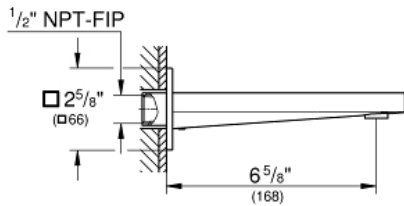

GROHE PLUS  
Tub Spout  
MODEL # 13405003

Pure Freude  
an Wasser

**Product Description:**  
GROHE PLUS  
Tub Spout

**Standard Specification:**

- Wall mount
- GROHE StarLight chrome finish
- 1/2" (13 mm) NPT Male Threads
- 6 11/16" (170 mm) spout reach