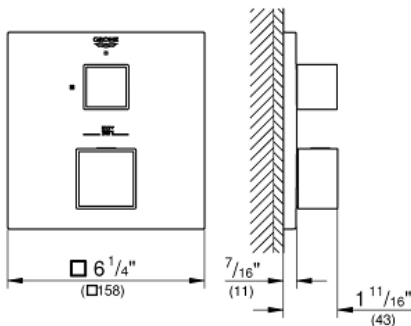

GROHTHERM CUBE
Single Function 2-Handle
Thermostatic Trim

MODEL # 24157000

Pure Freude
an Wasser

Product Description:

GROHTHERM CUBE

Single Function 2-Handle Thermostatic Trim

Standard Specification:

- Final installation set for:
- Required rough-in-set sold separately (GROHE Rapido SmartBox 35 601 000)
- **GROHE TurboStat** Compact cartridge with wax thermoelement
- **GROHE StarLight** chrome finish
- Wall trim plate with GROHE QuickFix (Concealing mounting screws)
- Metal trim angle adjustable up to 6°
- Thermostatic temperature control with SafeStop at 100° F/38°C
- GROHE SafeStop Plus temperature limiter at 115° F/46° C
- Volume control with ceramic stop valve, 120°
- Requires Rough-In Set (29 038 001) (sold separately)

Applicable Codes & Standards:

- ASME A112.18.1/CSA B125.1
- LOGO CEC

Color:

- 24157000 StarLight Chrome