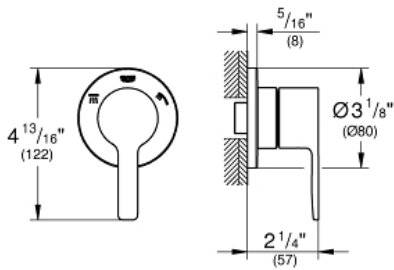

LINEARE
3-Way Diverter
MODEL # 29215001

Pure Freude
an Wasser

GROHE

Product Description:
LINEARE
3-Way Diverter

Standard Specification:

- GROHE StarLight chrome finish
- Metal lever handle for 3 outlets: shower head/hand shower/tub spout
- For use with 3-way diverter rough-in valves (29 902) or (29 903)
- ADA Compliant

Applicable Codes & Standards:

- ASME A112.18.1/CSA B125.1
- ICC/ANSI A117.1

Color:

- 29215001 StarLight Chrome