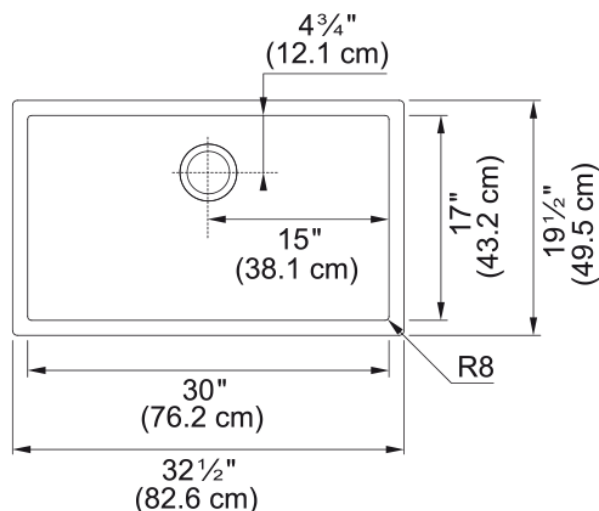

Professional 2.0 Sink - PS2X110-30-12-CA | 122.0528.607

Technical Data

Aspect

Sink type	Sink
Type of material	Stainless steel
Number of bowls	1
Color	Steel
Surface finish	Diamond

Product Dimensions

Exterior size: right to left	32.48
Exterior size: front to back	19.488
Large bowl size: right to left	30
Large bowl size: front to back	17
Large bowl: depth	11.764

Installation

Minimum cabinet size	33"
----------------------	-----

Product specifications

Installation type	Undermount
Drain hole	3 1/2"
Position of drainer	No drainer

Product identification

Product brand	FRANKE
Collection	Professional Series
Certified by	IAPMO

Features

Drainers number	No drainer
Product reversibility	No
Faucet ledge	No
Strainer assembly included	Yes
Strainer assembly type	Manual

Overflow	No
Number of faucet holes	No faucet hole
Soap dispenser hole	No