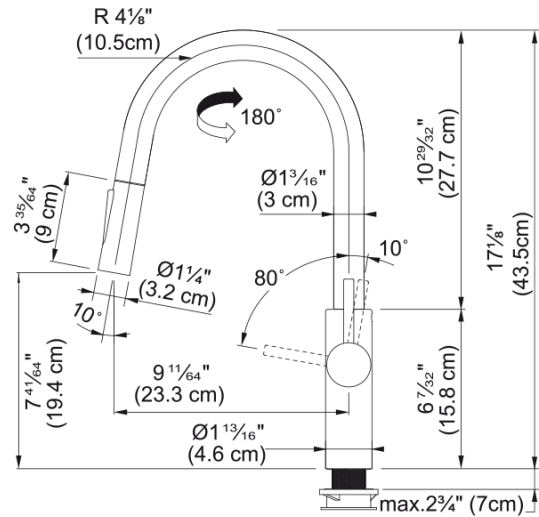

## Technical Data

### Product Dimensions

Faucet hole diameter	35 mm
Cartridge dimension	35 mm

### Installation

Mounting type	Shank
Water supply hose connection	1/2"
Water supply hose length	450 mm