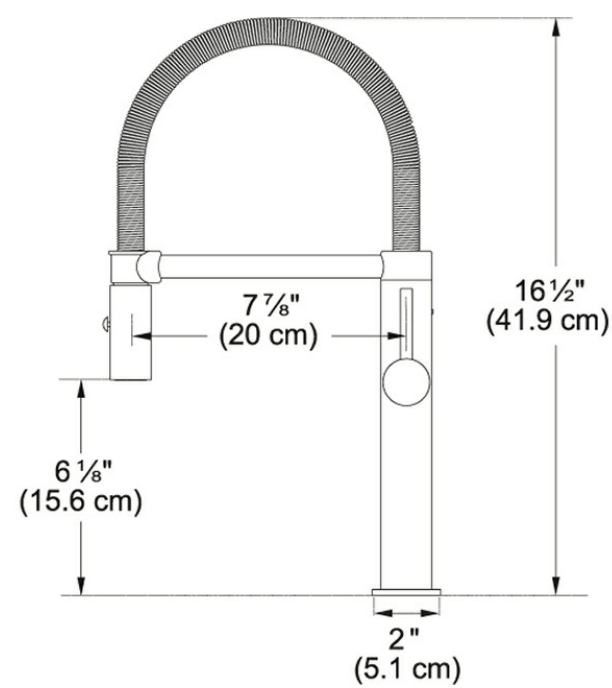

Pescara FFPD4450 Stainless Steel

The clean design and detailed craftsmanship make Franke's Pescara faucet line ideal for those who savor simplicity. Pescara faucets feature a level of functionality and performance that maximizes usability for the home chef or kitchen connoisseur. A truly successful design that is not only visually impressive, but also sets new standards in terms of usability. The pull-down spray fits perfectly in your hand and the switch between full and needle spray can be operated intuitively – a perfect combination of design, ergonomics and functionality.

Product Picture

Technical Drawing

Product Information

Version	SEMI-PRO L
Spray Type	Full and Needle Spray
Faucet Operation	Side Lever
Flow Rate	1.75 gpm
Cartridge	28mm Ceramic Cartridge
Where to buy	Showroom
Countertop hole diameter	1 3/8"