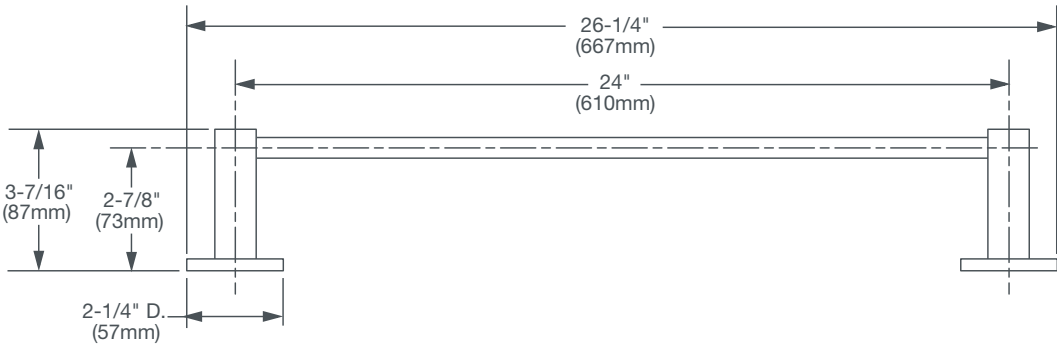

PERCY™ 24" TOWEL BAR

- Solid brass construction
- Concealed mounting
- Includes assembly hardware

AVAILABLE FINISHES

Polished Chrome
Brushed Nickel

FINISH CODE

100
144

DESCRIPTION

24" Towel Bar

PRODUCT NUMBER

D35105240.XXX

IMPORTANT: These measurements are subject to change or cancellation. No responsibility is assumed for use of superseded or voided pages.