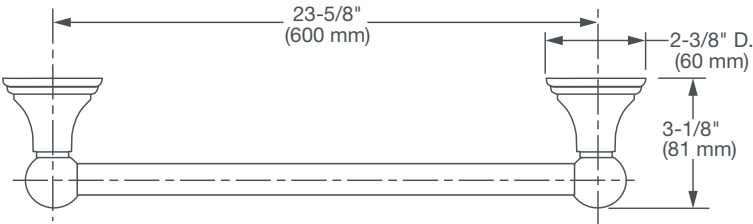

ASHBEE™

24" TOWEL BAR

- Solid brass construction
- Concealed mounting
- Includes assembly hardware

AVAILABLE FINISHES

Polished Chrome
 Brushed Nickel
 Platinum Nickel

FINISH CODE

100
 144
 150

DESCRIPTION

24" Towel Bar

PRODUCT NUMBER

D35101240.XXX

IMPORTANT: These measurements are subject to change or cancellation. No responsibility is assumed for use of superseded or voided pages.