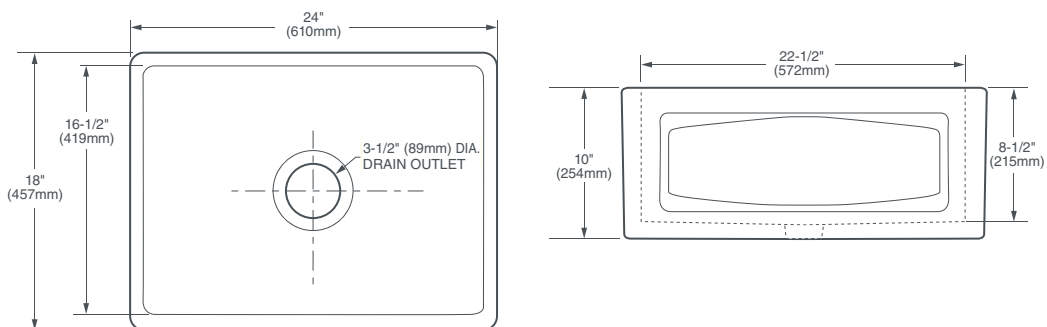

NOTES:

Refer to installation instructions supplied with kitchen sink for undermount, countertop or above counter custom installations.

Chinaware dimensions can vary. Please use the actual size of the sink that you will be installing in order to determine the cutout dimensions of your countertop.

CAUTION: Sink is heavy! Installer must provide adequate reinforcement for all load-bearing supports in accordance with installation instructions supplied with kitchen sink.

Fittings not included with fixture and must be ordered separately.

IMPORTANT:

Dimensions of fixtures are nominal and may vary within the range of tolerance established by ANSI standards.

These measurements are subject to change or cancellation. No responsibility is assumed for use of superseded or voided pages.