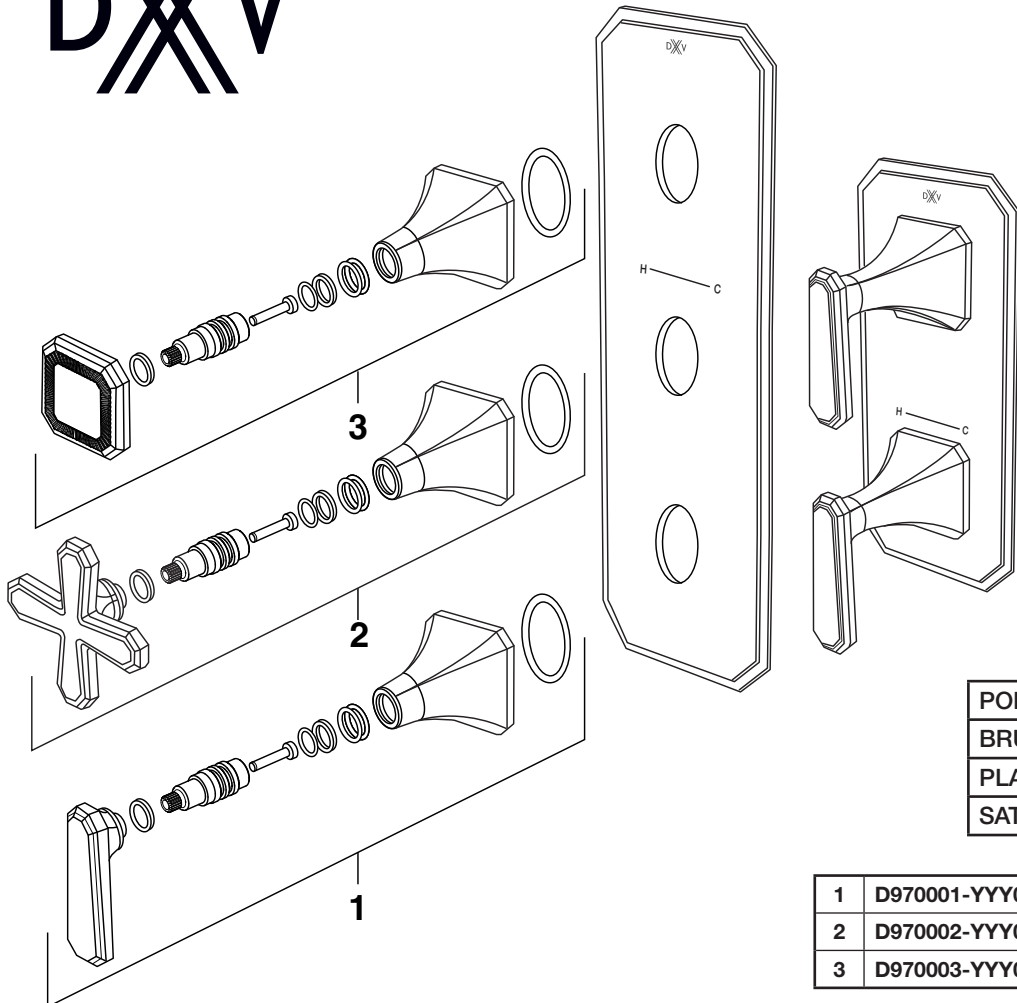

DXV Belshire™ Thermostatic Mixing Valve Trim Kit

MODEL NUMBERS

D3517052X
D3517053X

Replace the “YYY” with appropriate finish code

POLISHED CHROME	100
BRUSHED NICKEL	144
PLATINUM NICKEL	150
SATIN BRASS	427

1	D970001-YYY0A	LEVER HANDLE KIT
2	D970002-YYY0A	CROSS HANDLE KIT
3	D970003-YYY0A	CUSHION HANDLE KIT