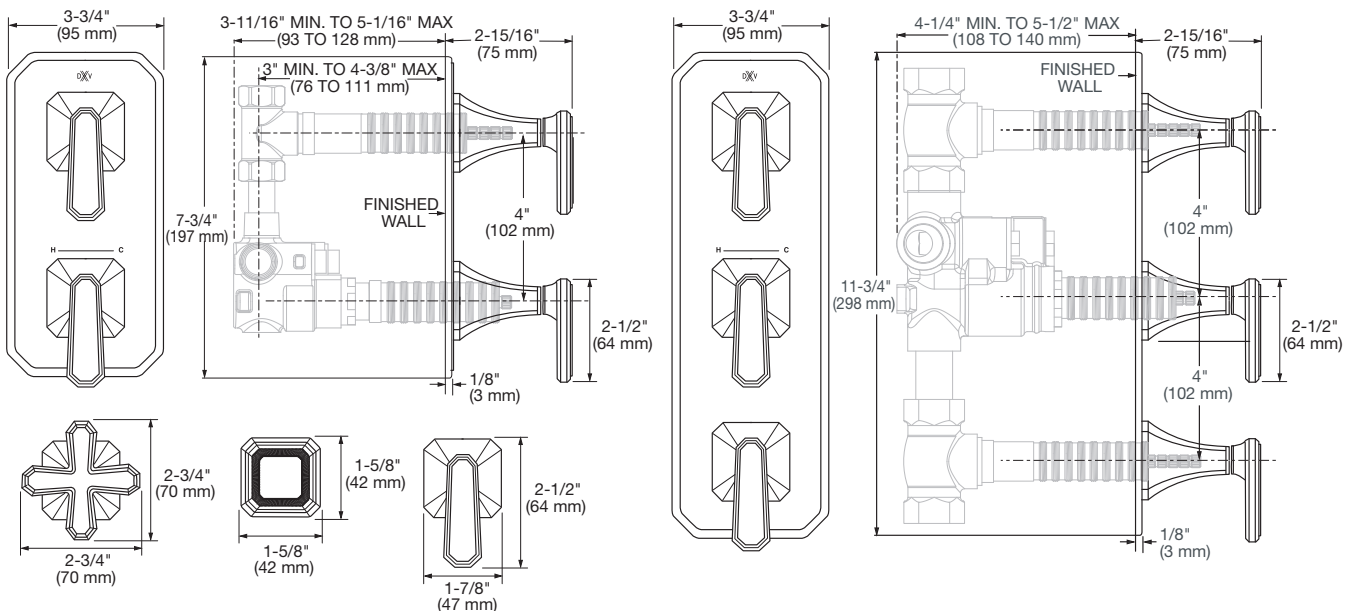

ROUGH-IN DIMENSIONS:

In the United States:

DXV
One Centennial Avenue
Piscataway, New Jersey 08855
Attention: Director of Customer Care

For residents of the United States, warranty information may also be obtained by calling the following toll free number: (800) 227-2734
www.DXV.com

In Canada:

DXV
5900 Avebury Road
Mississauga, Ontario
L5R 3M3
Canada

Toll Free: 1-800-387-0369
Local: 905-306-1093
Fax: 1-800-395-1498
www.DXV.ca

In Mexico:

DXV
Via Morelos 330
Col. Santa Clara Coatitla
Ecatepec, Estado de México 55540

Toll Free: 01-800-8391200
www.DXV.mx

S
A
V
E

F
O
R

F
U
T
U
R
E

U
S
E