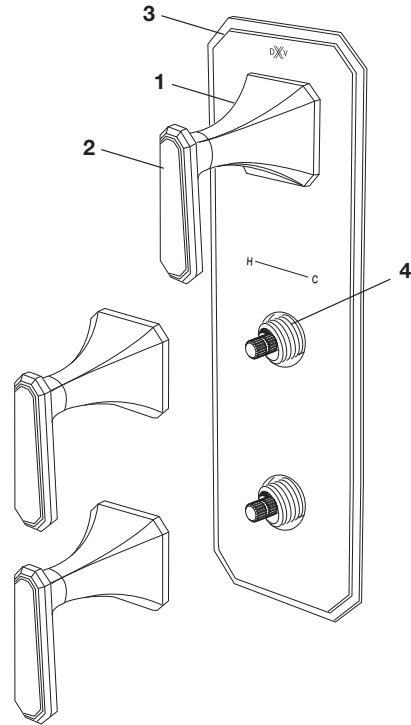

Toll Free: 01-800-8391200
www.DXV.mx

S
A
V
E

F
O
R

F
U
T
U
R
E

U
S
E

1 HANDLE INSTALLATION

- Push HANDLE (2) onto SPLINE (4).

NOTE: Check that the cartridge is in neutral position.

- Tighten HANDLE (2) by rotating HANDLE ESCUTCHEON (1) clockwise until flushed against ESCUTCHEON PLATE (3).

- Follow the same steps for other handles.

NOTE: Check that the cartridge is in neutral position.