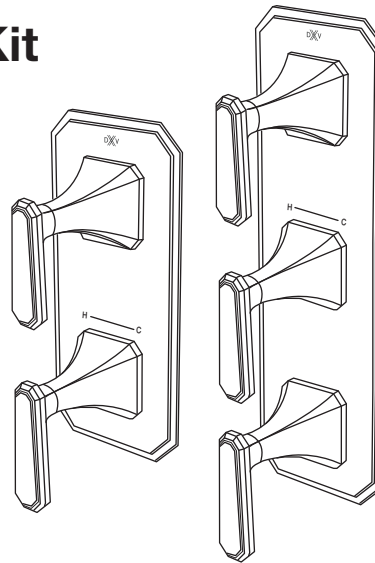

INSTALLATION INSTRUCTIONS

DXV Belshire™ Thermostatic Mixing Valve Trim Kit

Model D3517052X — 2 Handles
Model D3517053X — 3 Handles

To be used with
2-Handle Thermostatic Mixing Valve
D35005522.191 / D35005522S.191
D35005523.191 / D35005523S.191
D35005511.191

3-Handle Thermostatic Mixing Valve
D35005533.191 / D35005533S.191
D35005532.191

Thank you for selecting DXV. To ensure that your installation proceeds smoothly, please read these instructions carefully before you begin.