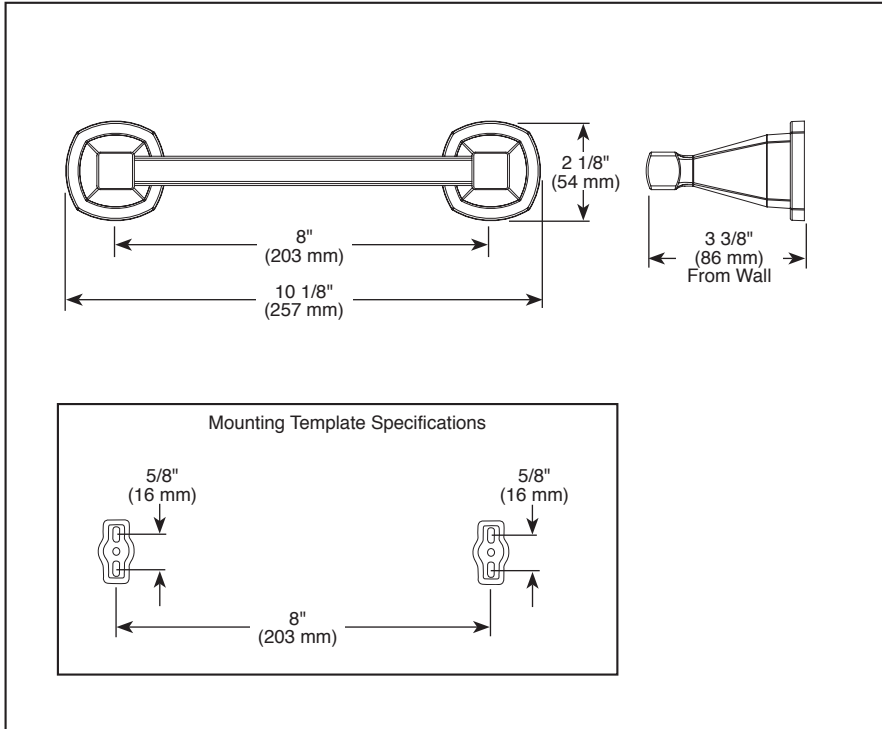

▲ Designate Proper Finish Suffix