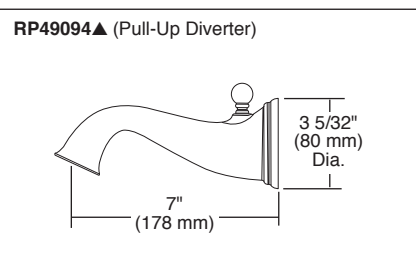

▲ Designate proper finish suffix

Brizo Kitchen & Bath Company reserves the right (1) to make changes in specifications and materials, and (2) to change or discontinue models, both without notice or obligation. Dimensions are for reference only. See current full-line price book or www.brizo.com for finish options and product availability.

BSP-B-T60005 Rev. H

Brizo Kitchen & Bath Company

55 E. 111th Street, Indianapolis, Indiana 46280
350 South Edgeware Road, St. Thomas, ON N5P 4L1
© 2018 Brizo Kitchen & Bath Company