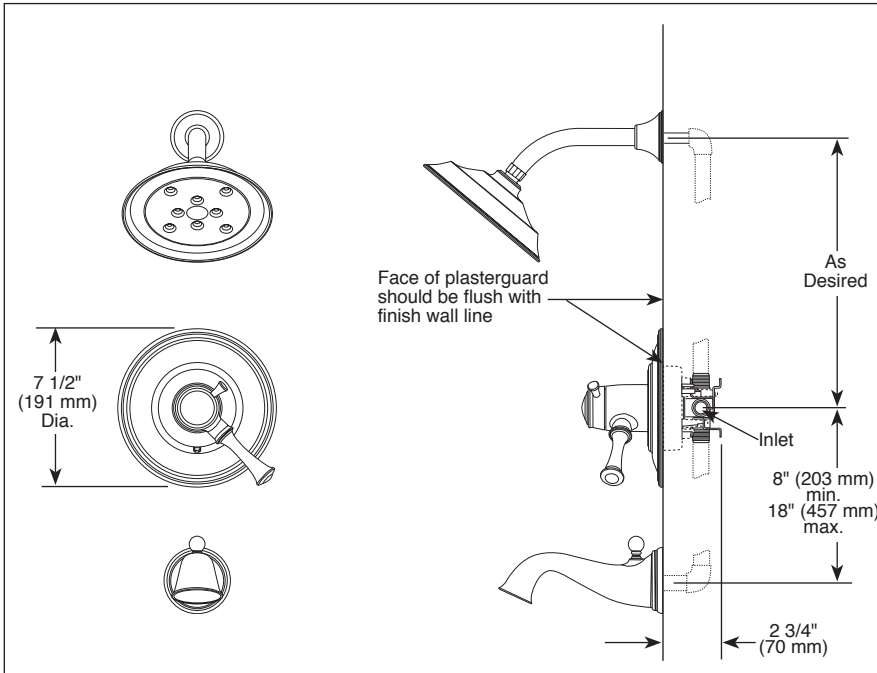

BRIZO® TUB AND SHOWER FAUCET TRIM

- Baliza® Bath Collection
- TempAssure® Thermostatic
- Valve Only (T60005)
- Shower Only (T60205)
- Tub/Shower (T60405)

Submitted Model No.: _____

Specific Features: _____

STANDARD SPECIFICATIONS:

- TempAssure® thermostatic valve cartridge.
- Thermostatic wax element maintains the outlet temperature to $\pm 3.6^{\circ}\text{F}$.
- Must also order MultiChoice® Universal rough valve body (R60000 Series).
- Back-to-back installation capability.
- Lever volume control handle; temperature adjustment lever.
- Graphics indicate hot/cold temperature adjustment.
- Field adjustable to limit handle rotation into hot water zone.
- All parts replaceable from the front of the valve.
- Adjusts for up to 1" wall thickness.
- Single function H₂Okinetic Technology® showerhead; 1.75 gpm @ 80 psi, 6.6 L/min @ 550 kPa.
- Tub port maximum flow rate 8.6 gpm @ 60psi with R60000-UNBX
- Tool for showerhead to showerarm assembly provided.
- Decorative, cast brass showerarm and tub spout.