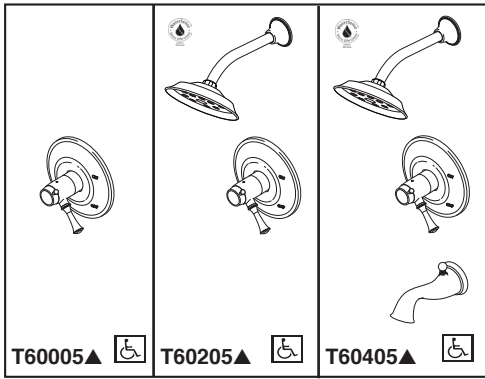

BRIZO® TUB AND SHOWER FAUCET TRIM

- Baliza® Bath Collection
- TempAssure® Thermostatic
- Valve Only (T60005)
- Shower Only (T60205)
- Tub/Shower (T60405)

Submitted Model No.: _____

Specific Features: _____

STANDARD SPECIFICATIONS:

- TempAssure® thermostatic valve cartridge.
- Thermostatic wax element maintains the outlet temperature to $\pm 3.6^{\circ}\text{F}$.
- Must also order MultiChoice® Universal rough valve body (R60000 Series).
- Back-to-back installation capability.
- Lever volume control handle; temperature adjustment lever.
- Graphics indicate hot/cold temperature adjustment.
- Field adjustable to limit handle rotation into hot water zone.
- All parts replaceable from the front of the valve.
- Adjusts for up to 1" wall thickness.
- Single function H₂Okinetic Technology® showerhead; 1.75 gpm @ 80 psi, 6.6 L/min @ 550 kPa.
- Tub port maximum flow rate 8.6 gpm @ 60psi with R60000-UNBX
- Tool for showerhead to showerarm assembly provided.
- Decorative, cast brass showerarm and tub spout.