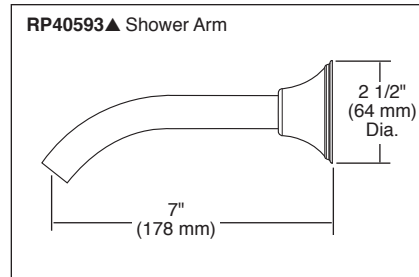

▲ Designate proper finish suffix

Brizo Kitchen & Bath Company reserves the right (1) to make changes in specifications and materials, and (2) to change or discontinue models, both without notice or obligation. Dimensions are for reference only. See current full-line price book or www.brizo.com for finish options and product availability.

BSP-B-T60005 Rev. H

Brizo Kitchen & Bath Company

55 E. 111th Street, Indianapolis, Indiana 46280
350 South Edgeware Road, St. Thomas, ON N5P 4L1
© 2018 Brizo Kitchen & Bath Company