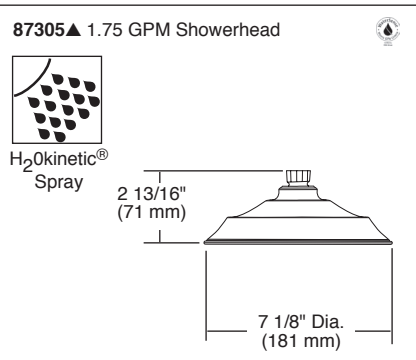

▲ Designate proper finish suffix

Brizo Kitchen & Bath Company reserves the right (1) to make changes in specifications and materials, and (2) to change or discontinue models, both without notice or obligation. Dimensions are for reference only. See current full-line price book or www.brizo.com for finish options and product availability.

BSP-B-T60005 Rev. H

Brizo Kitchen & Bath Company

55 E. 111th Street, Indianapolis, Indiana 46280
350 South Edgeware Road, St. Thomas, ON N5P 4L1
© 2018 Brizo Kitchen & Bath Company