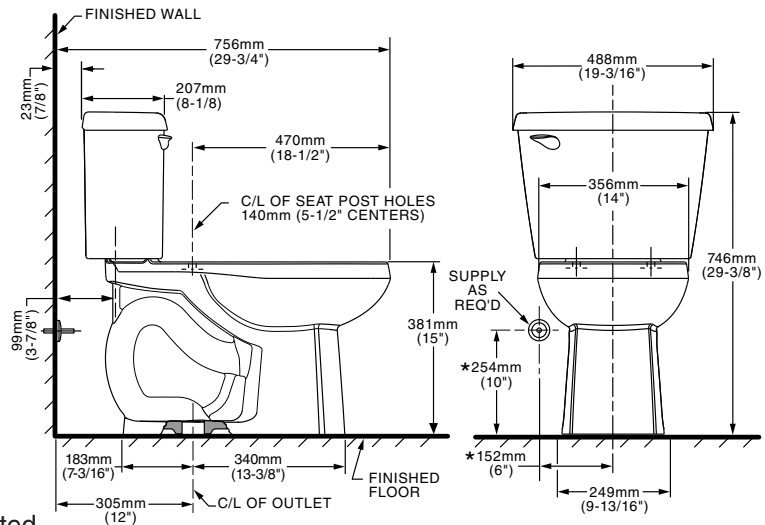

**COLONY® ELONGATED 12" ROUGH TOILET**

- ❑ **221CA.004**
  - Vitreous china
  - Low consumption (6.0 Lpf/1.6 gpf)
  - PowerWash® rim scrubs bowl with each flush
  - Includes color match bowl caps
  - 2" flush valve
  - 2" trapway
  - 12" (305mm) rough-in
  - Generous 9" x 8" water surface area
  - Color matched trip lever is supplied
  - 2 year warranty

- ❑ **221CA.005** Same as above except with trip lever on right side
- ❑ **3251C.101** Elongated Bowl
- ❑ **4192A.004** Tank

**Nominal Dimensions:**

756 x 488 x 746mm  
 (29-3/4" x 19-3/16" x 29-3/8")

Fixture only, seat and supply sold separately

- ASME A112.19.2-2008/CSA B45.1-08 for Vitreous China Fixtures

**NOTES:**  
 THIS TOILET IS DESIGNED TO ROUGH-IN AT A MINIMUM DIMENSION OF 305MM (12") FROM FINISHED WALL TO C/L OF OUTLET. SUPPLY NOT INCLUDED WITH FIXTURE AND MUST BE ORDERED SEPARATELY. \* DIMENSION SHOWN FOR LOCATION OF SUPPLY IS SUGGESTED.

**To Be Specified:**

- ❑ Color:  White  Bone  Linen
- ❑ Seat: American Standard #5324.019 "Rise and Shine" solid plastic closed front elongated seat with cover
- ❑ Supply with stop: