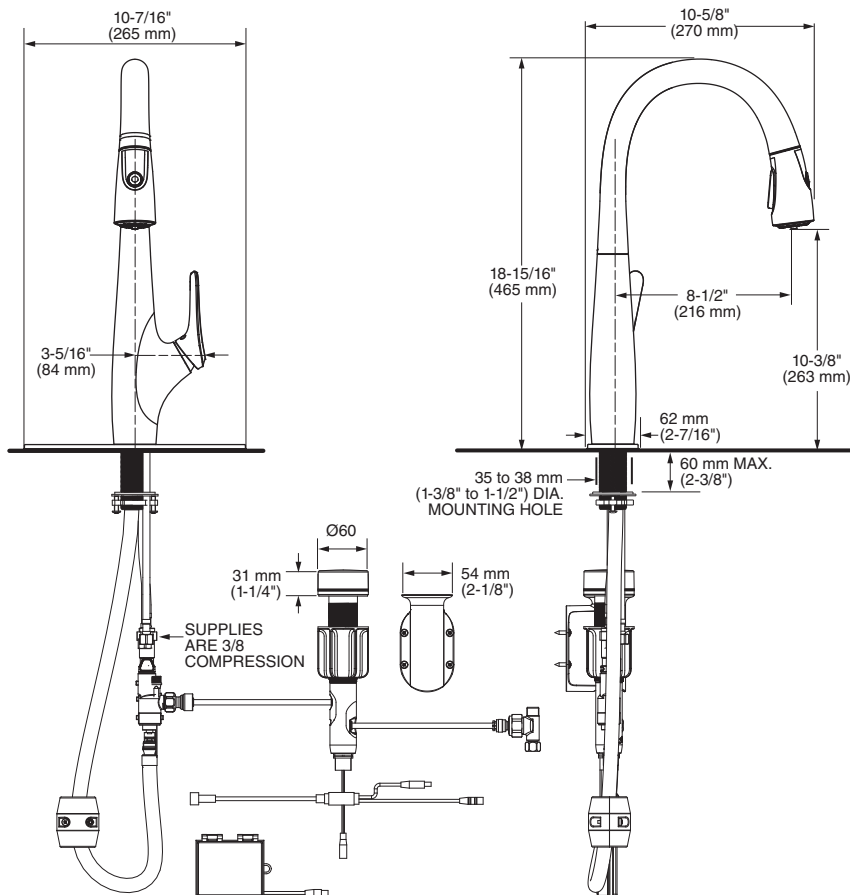

1.5 gpm/5.7 L/min. FLOW RATE

Product Number	Description	Finish Options	
		Polished Chrome	Stainless Steel
4902330	Saybrook 2-in-1 Filter Faucet w/ Above & Below Deck Filter Capabilities	002	075

Meets the American Disabilities Act Guidelines and **ANSI A117.1** Requirements for the physically challenged.

Meets CSA B651 Barrier Free code. Check local codes.