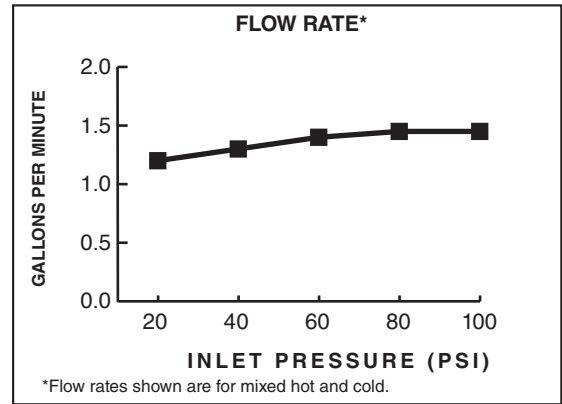

CODES AND STANDARDS

These products meet or exceed the following codes and standards:

- **ANSI A117.1**
- **ASME A112.18.1**
- **CSA B125.1**
- **NSF 61/Section 9**
- **NSF 372**
- **NSF 42 for the reduction of chlorine, taste & odor, and particulate, class I**
- **NSF 53 for the reduction of lead**
- **DOE / CEC / cUPC**